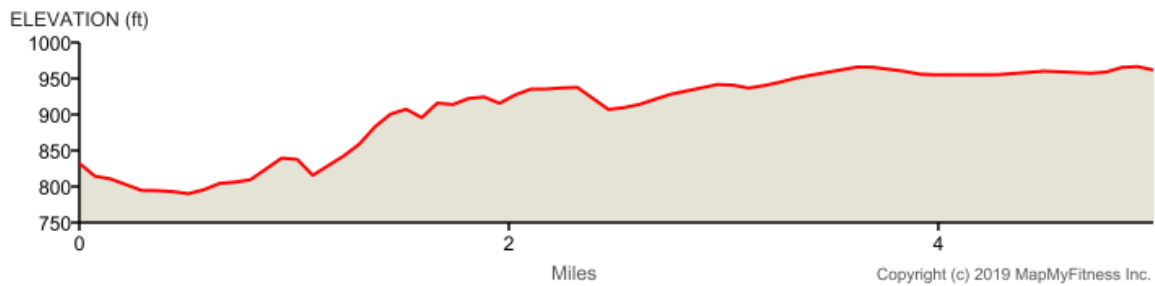

Distance Camp Week 6 - Radisson to Gazelle

Distance: 5.00 mi

Elevation Gain: 221 ft

Elevation Max: 969 ft

Notes

0.00 mi Head east on W Michigan Ave toward S Kalamazoo Mall

0.05 mi Turn right onto S Kalamazoo Mall

0.26 mi	Head west on W Lovell St toward S Rose St
1.34 mi	Head north on Monroe St toward W South St
1.58 mi	Turn left onto Grand Ave
1.77 mi	Turn right onto Prairie Ave
1.78 mi	Turn left onto Grove St
1.85 mi	Head west on Grove St toward N Arlington St
1.95 mi	Head east on Grove St toward S Berkley St
1.95 mi	Turn left onto N Berkley St
2.49 mi	Continue onto Hillsdale Ave
2.49 mi	Head northwest on Hillsdale Ave toward N Clarendon St
3.07 mi	Head north on Ferndale Ave toward Alamo Ave
3.24 mi	Head north on Ferndale Ave toward Alamo Ave
3.25 mi	Turn left onto Alamo Ave
3.65 mi	Head north on Nichols Rd toward Grand Prairie Rd
3.89 mi	Turn left onto Grand Prairie Rd
4.75 mi	Head west on Grand Prairie Rd toward N Drake Rd
4.88 mi	Turn right onto N Drake Rd
5.00 mi	Destination