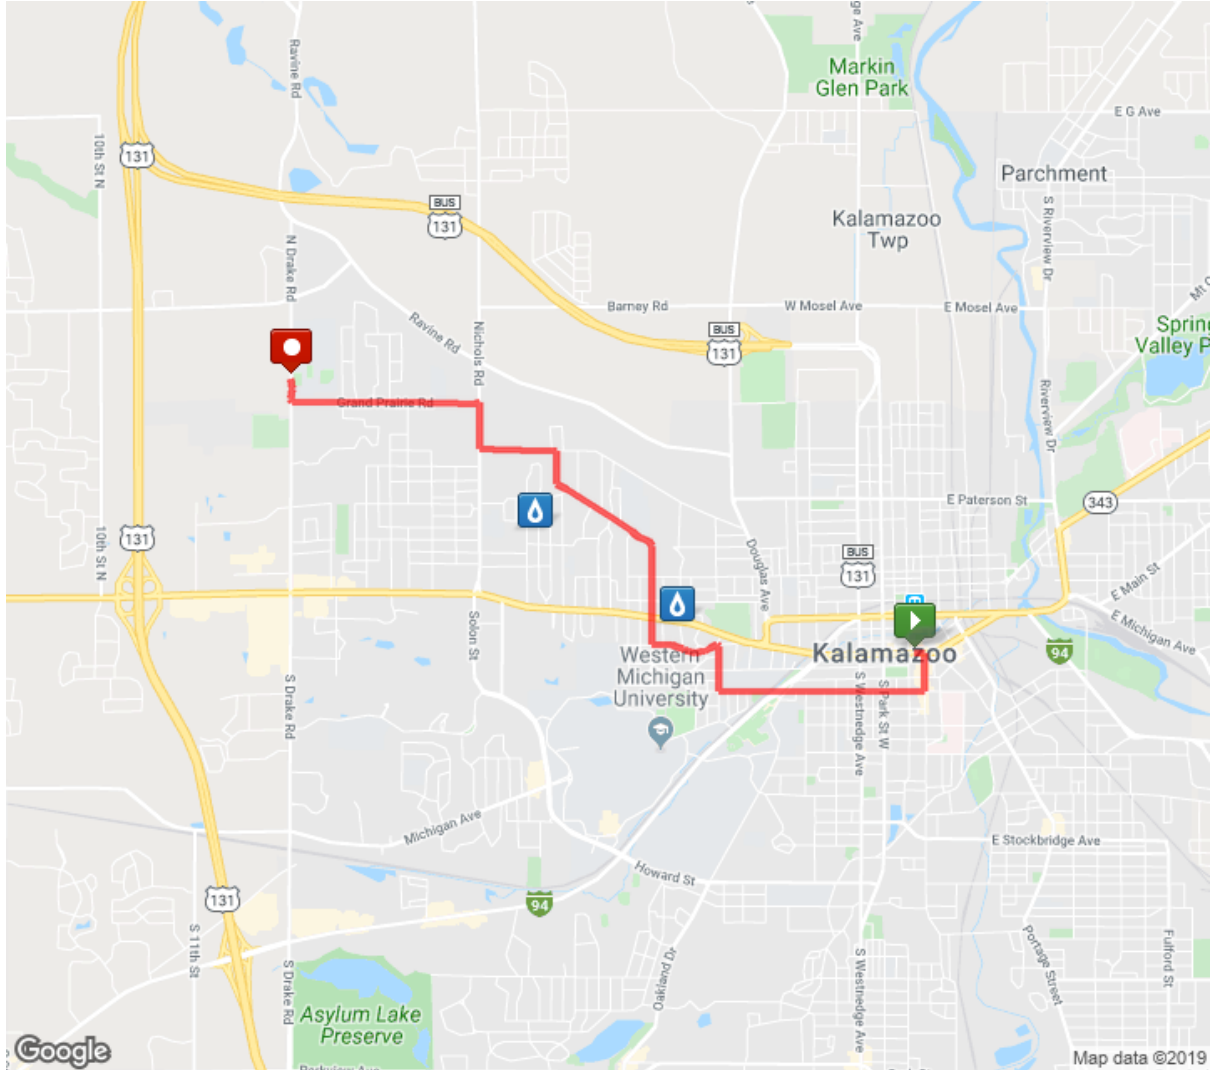

Distance Camp Week 6 - Radisson to Gazelle

Distance: 5.00 mi

Elevation Gain: 221 ft

Elevation Max: 969 ft

Notes

0.00 mi Head east on W Michigan Ave toward S Kalamazoo Mall

0.05 mi Turn right onto S Kalamazoo Mall

0.26 mi	Head west on W Lovell St toward S Rose St
1.34 mi	Head north on Monroe St toward W South St
1.58 mi	Turn left onto Grand Ave
1.77 mi	Turn right onto Prairie Ave
1.78 mi	Turn left onto Grove St
1.85 mi	Head west on Grove St toward N Arlington St
1.95 mi	Head east on Grove St toward S Berkley St
1.95 mi	Turn left onto N Berkley St
2.49 mi	Continue onto Hillsdale Ave
2.49 mi	Head northwest on Hillsdale Ave toward N Clarendon St
3.07 mi	Head north on Ferndale Ave toward Alamo Ave
3.24 mi	Head north on Ferndale Ave toward Alamo Ave
3.25 mi	Turn left onto Alamo Ave
3.65 mi	Head north on Nichols Rd toward Grand Prairie Rd
3.89 mi	Turn left onto Grand Prairie Rd
4.75 mi	Head west on Grand Prairie Rd toward N Drake Rd
4.88 mi	Turn right onto N Drake Rd
5.00 mi	Destination