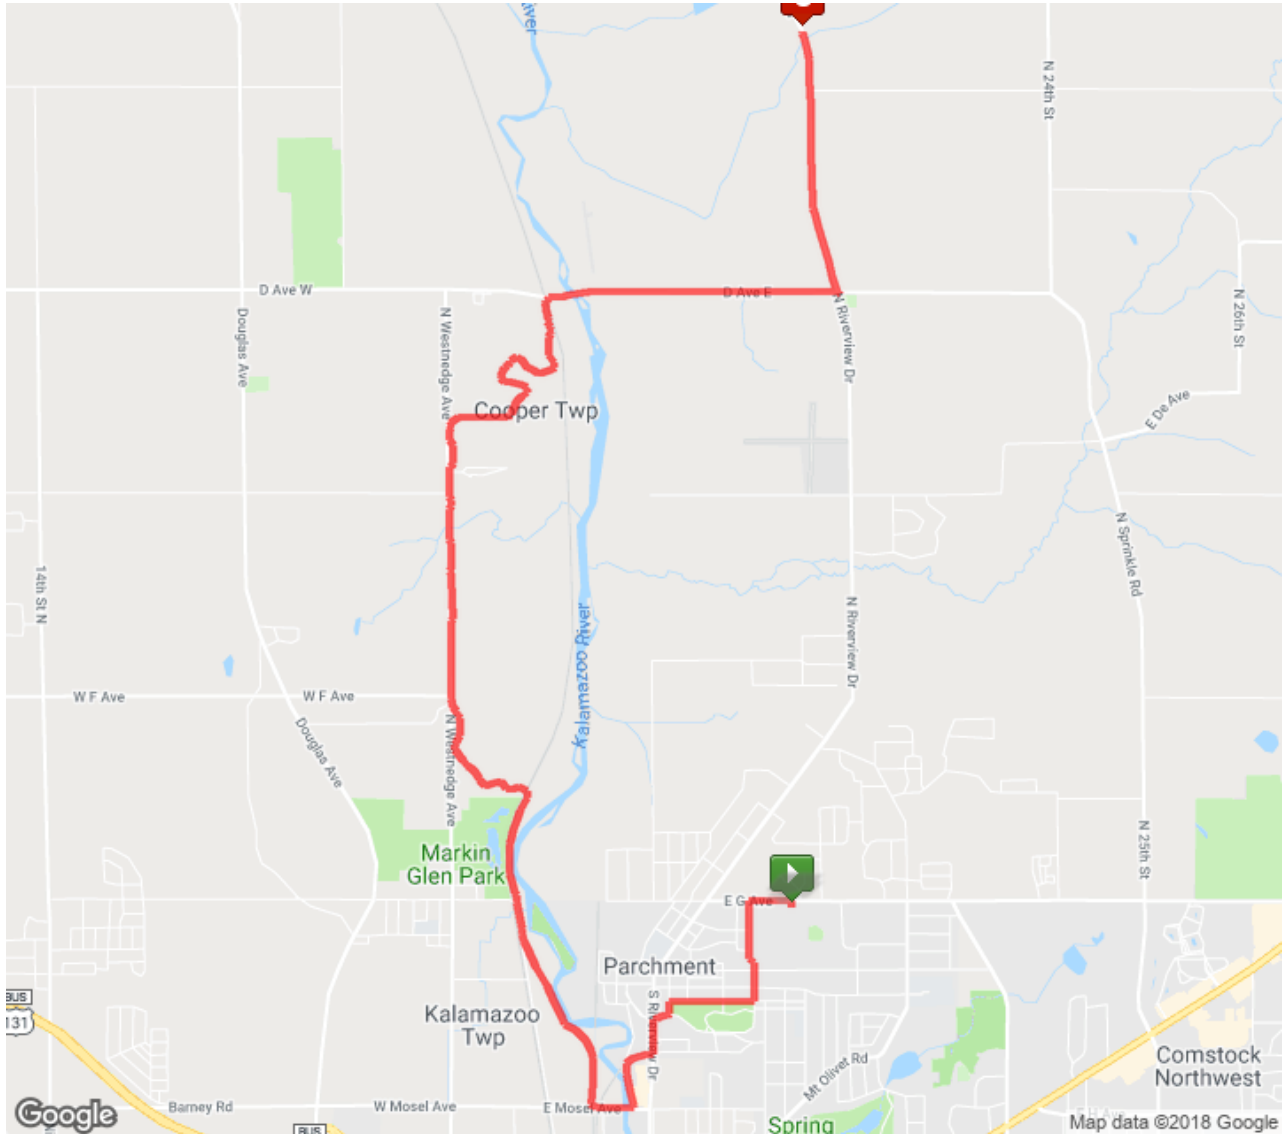

Basic Camp Week 11 (DCW 19) - Parchment High School

Distance: 10.00 mi
Elevation Gain: 324 ft
Elevation Max: 904 ft

Notes

-
- 0.00** Head north toward E G Ave
mi
-
- 0.03** Turn left onto E G Ave Destination will be on the left
mi
-
- 0.05** Head west on E G Ave toward N Orient St
mi
-
- 0.24** Turn left onto N Orient St
mi
-
- 0.59** Head south on S Orient St toward Glendale Blvd
mi
-
- 0.74** Turn left onto Park Ave
mi
-
- 0.75** Head west on Park Ave toward S Orient St Destination will be on the left
mi
-
- 1.17** Head west on Park Ave toward Maple St
mi
-
- 1.17** Turn left onto Maple St
mi
-
- 1.23** Head south on Maple St toward Park Dr
mi
-
- 1.24** Turn right onto Park Dr
mi
-
- 1.32** Head south on S Riverview Dr toward Devon Ave
mi
-
- 1.50** Turn right onto Commerce Ln
mi
-
- 1.86** Turn right onto Kalamazoo Valley River Trail
mi
-
- 1.87** Head west on Kalamazoo Valley River Trail Destination will be on the left
mi
-
- 2.36** Head northwest on Kalamazoo Valley River Trail toward Kalamazoo Valley River Trail N
Pitcher St Access Destination will be on the left
mi
-
- 4.03** Head northwest on Kalamazoo Valley River Trail Destination will be on the left
mi
-
- 6.53** Head northeast on Kalamazoo Valley River Trail
mi
-
- 7.23** Turn left toward D Ave E
mi
-
- 7.24** Turn left onto D Ave E Destination will be on the right
mi
-
- 7.24** Head east on D Ave E toward Kalamazoo Valley River Trail
mi
-
- 8.67** Head west on D Ave E toward N Riverview Dr

mi

8.68 Turn right onto N Riverview Dr
mi

9.99 Destination
mi
