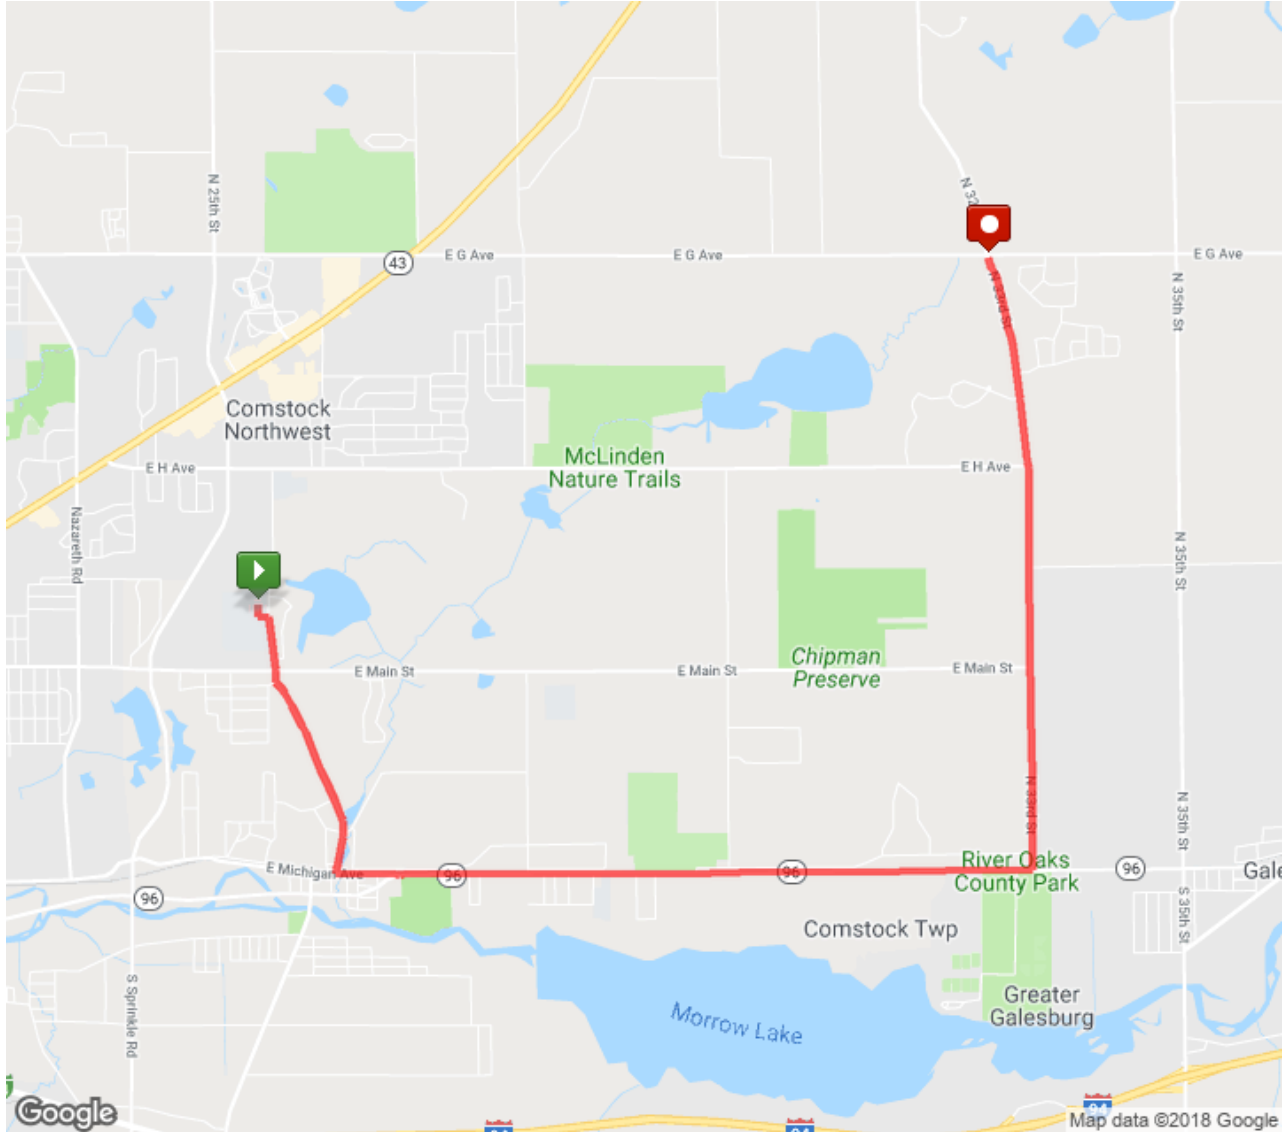

Basic Camp Week 10 (DCW18) - Comstock High School

Distance: 8.00 mi
Elevation Gain: 175 ft
Elevation Max: 907 ft

Notes

0.00 mi	Head south
0.06 mi	Turn left toward N 26th St
0.12 mi	Turn right onto N 26th St
0.38 mi	Head south on N 26th St toward Lucerne Ave Destination will be on the left
1.46 mi	Head south on N 26th St toward E Michigan Ave
1.47 mi	Turn left onto E Michigan Ave Destination will be on the right
1.87 mi	Head east on M-96 E toward Winterburn St Destination will be on the right
2.95 mi	Head east on M-96 E toward Elliot Rd Destination will be on the right
3.58 mi	Head east on M-96 E toward Rosemont St
4.14 mi	Head east on M-96 E/E Michigan Ave Destination will be on the left
4.61 mi	Head east on E Michigan Ave toward N 33rd St
4.92 mi	Turn left onto N 33rd St Destination will be on the left
5.70 mi	Head north on N 33rd St toward E Main St
7.67 mi	Turn left Destination will be on the left
7.68 mi	Head east toward N 33rd St
7.69 mi	Turn left onto N 33rd St Destination will be on the left
7.99 mi	Destination