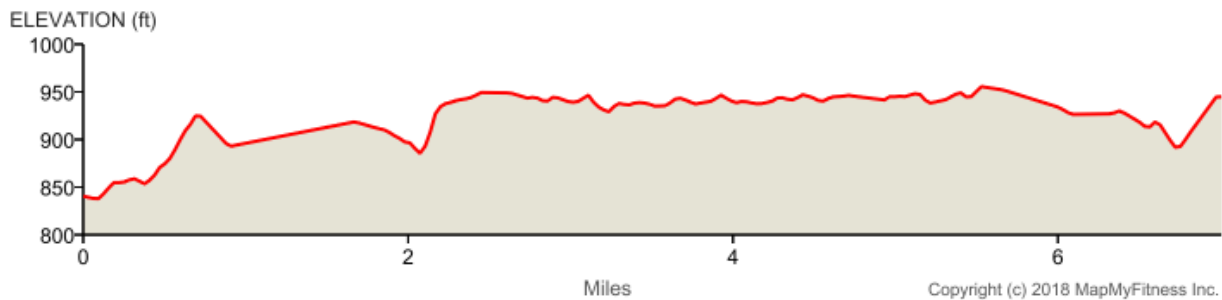

Basic Camp Week 9 (DCW17) - Kalamazoo Christian High School

Distance: 7.01 mi
Elevation Gain: 209 ft
Elevation Max: 956 ft

Notes

0.00 mi	Head north toward Howard St
0.10 mi	Head northeast toward Howard St
0.11 mi	Turn left onto Howard St
0.18 mi	Turn left onto Stadium Dr Destination will be on the left
0.36 mi	Head southwest on Stadium Dr toward Rambling Rd Destination will be on the left
0.90 mi	Head west on Stadium Dr toward Adios Dr Destination will be on the left
1.67 mi	Head west on Stadium Dr toward Lakesedge Dr
2.02 mi	Turn left onto S Drake Rd Destination will be on the left
2.17 mi	Head south on S Drake Rd
2.24 mi	Turn left
2.31 mi	Head south
2.41 mi	Turn right toward S Drake Rd
2.43 mi	Turn left onto S Drake Rd
2.72 mi	Turn left onto Parkview Ave Destination will be on the left
2.73 mi	Head west on Parkview Ave toward Campus Dr
2.74 mi	Turn left onto Campus Dr
2.89 mi	Head east on Campus Dr toward Tech Cir
3.17 mi	Head east on Campus Dr toward College Cir Destination will be on the right
3.34 mi	Head southeast on Campus Dr toward Engineering Dr E Destination will be on the left
3.40 mi	Head east on Engineering Dr E
3.72 mi	Head west on Engineering Dr E
4.23	Turn left onto Campus Dr

6.07 Head south on S 12th St toward Foxfire Trail Destination will be on the right
mi

6.75 Head south on S 12th St toward Hickory Hill Ln
mi

6.98 Head north on S 12th St
mi

6.99 Turn right
mi

6.99 Destination
mi
