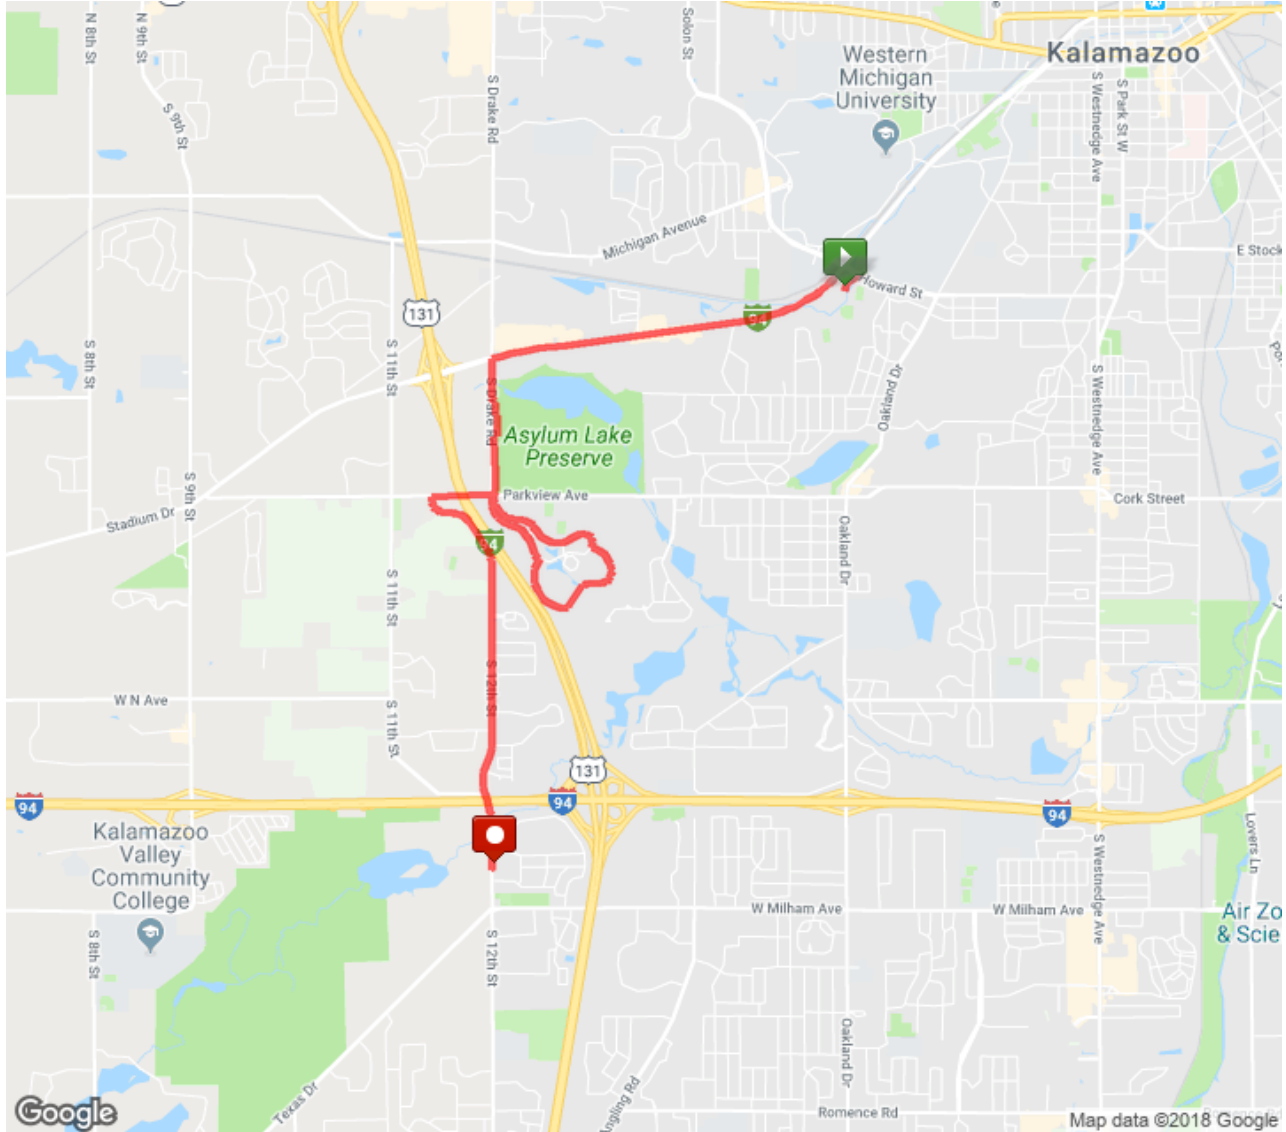

Basic Camp Week 9 (DCW17) - Kalamazoo Christian High School

Distance: 7.01 mi
Elevation Gain: 209 ft
Elevation Max: 956 ft

Notes

0.00 mi	Head north toward Howard St
0.10 mi	Head northeast toward Howard St
0.11 mi	Turn left onto Howard St
0.18 mi	Turn left onto Stadium Dr Destination will be on the left
0.36 mi	Head southwest on Stadium Dr toward Rambling Rd Destination will be on the left
0.90 mi	Head west on Stadium Dr toward Adios Dr Destination will be on the left
1.67 mi	Head west on Stadium Dr toward Lakesedge Dr
2.02 mi	Turn left onto S Drake Rd Destination will be on the left
2.17 mi	Head south on S Drake Rd
2.24 mi	Turn left
2.31 mi	Head south
2.41 mi	Turn right toward S Drake Rd
2.43 mi	Turn left onto S Drake Rd
2.72 mi	Turn left onto Parkview Ave Destination will be on the left
2.73 mi	Head west on Parkview Ave toward Campus Dr
2.74 mi	Turn left onto Campus Dr
2.89 mi	Head east on Campus Dr toward Tech Cir
3.17 mi	Head east on Campus Dr toward College Cir Destination will be on the right
3.34 mi	Head southeast on Campus Dr toward Engineering Dr E Destination will be on the left
3.40 mi	Head east on Engineering Dr E
3.72 mi	Head west on Engineering Dr E
4.23	Turn left onto Campus Dr

mi

4.54 Head northwest on Campus Dr toward Parkview Ave
mi

4.66 Turn left onto Parkview Ave
mi

4.72 Head west on Parkview Ave toward S 12th St
mi

4.95 Turn left onto S 12th St
mi

5.03 Head southeast on S 12th St Destination will be on the left
mi

6.07 Head south on S 12th St toward Foxfire Trail Destination will be on the right
mi

6.75 Head south on S 12th St toward Hickory Hill Ln
mi

6.98 Head north on S 12th St
mi

6.99 Turn right
mi

6.99 Destination
mi
