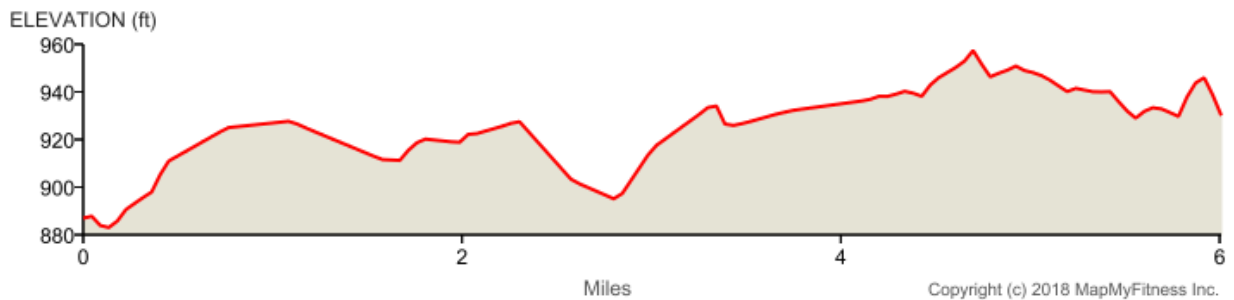

Basic Camp Week 5 (DCW13) - Woodbridge - No snow

Distance: 6.01 mi
Elevation Gain: 125 ft
Elevation Max: 958 ft

Notes