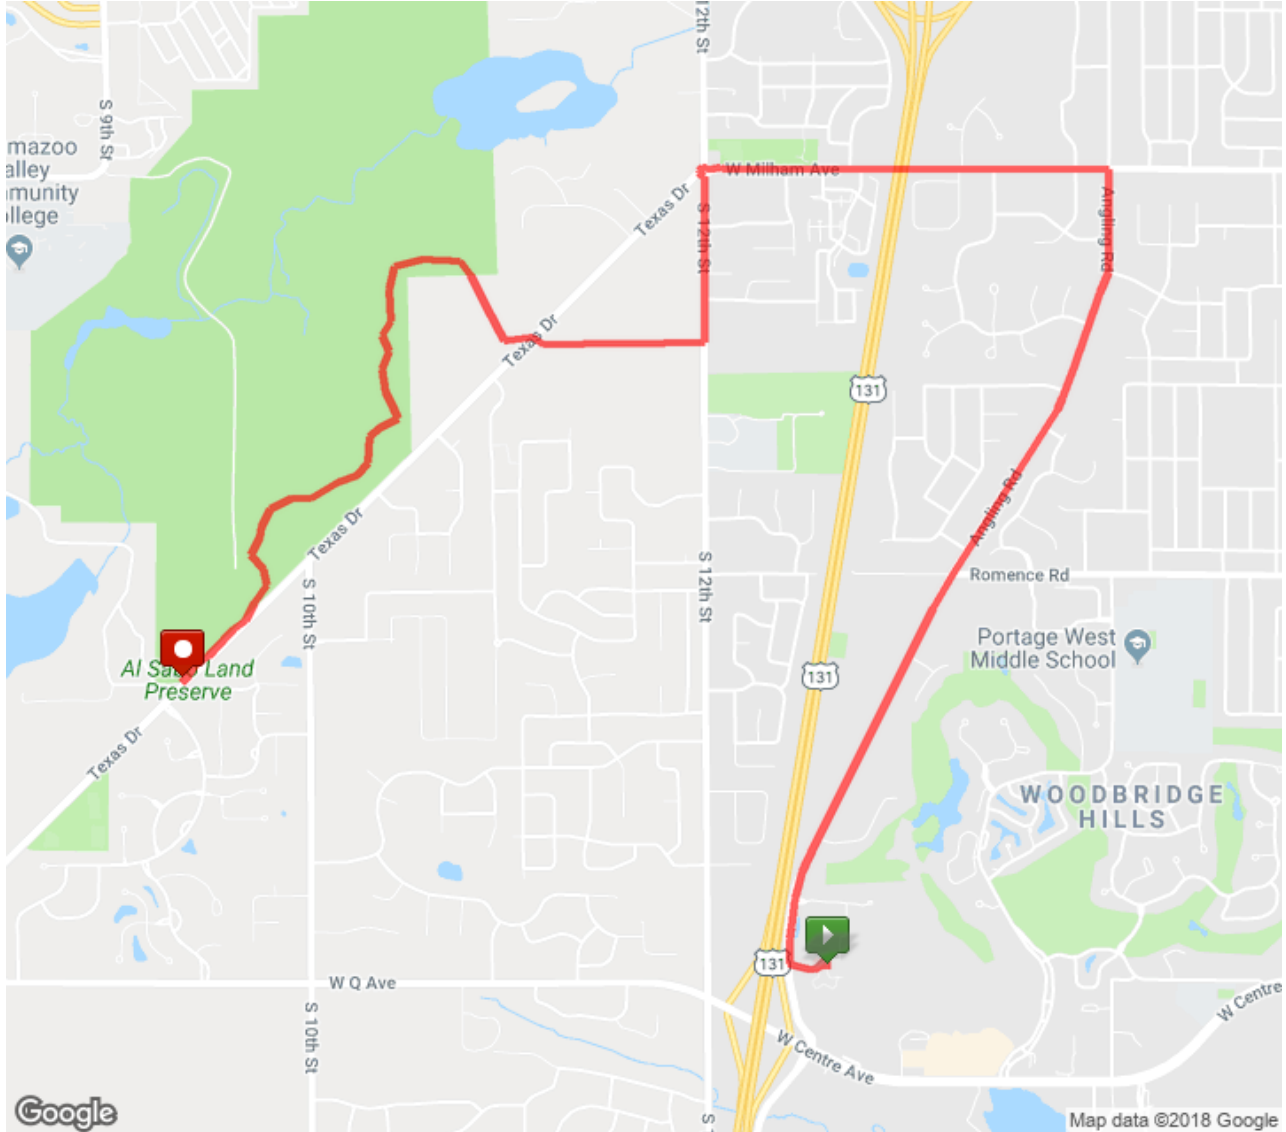

Basic Camp Week 5 (DCW13) - Woodbridge - No snow

Distance: 6.01 mi
Elevation Gain: 125 ft
Elevation Max: 958 ft

Notes