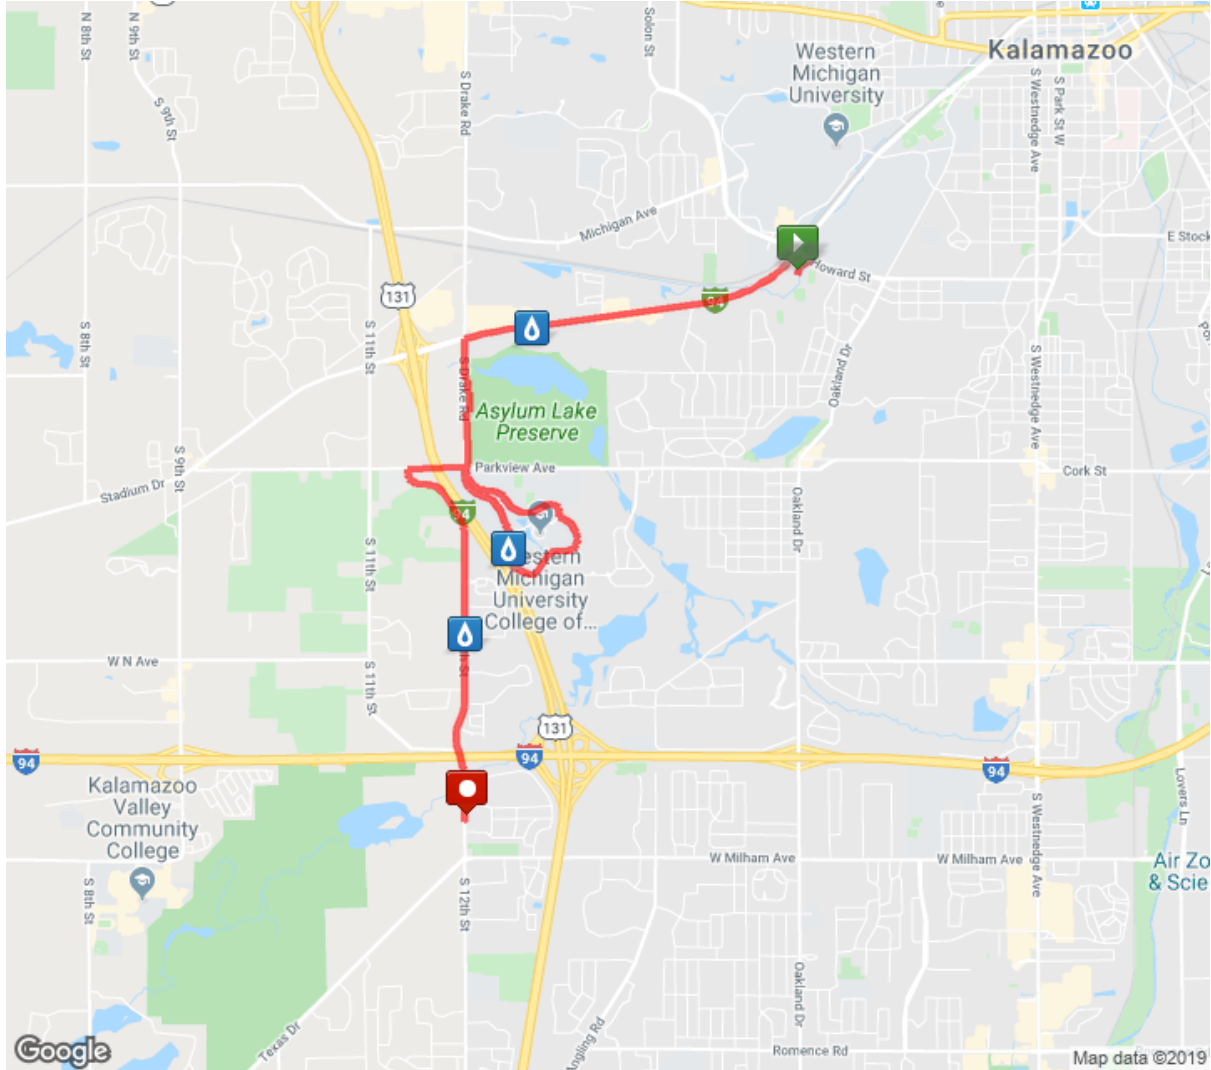

Basic Camp Week 9 (DCW17) - Kalamazoo Christian High School

Distance: 7.01 mi

Elevation Gain: 209 ft

Elevation Max: 956 ft

Notes

0.00 mi Head north toward Howard St

0.10 mi Head northeast toward Howard St

mi

0.11
mi Turn left onto Howard St

0.18
mi Turn left onto Stadium Dr Destination will be on the left

0.36
mi Head southwest on Stadium Dr toward Rambling Rd Destination will be on the left

0.90
mi Head west on Stadium Dr toward Adios Dr Destination will be on the left

1.67
mi Head west on Stadium Dr toward Lakesedge Dr

2.02
mi Turn left onto S Drake Rd Destination will be on the left

2.17
mi Head south on S Drake Rd

2.24
mi Turn left

2.31
mi Head south

2.41
mi Turn right toward S Drake Rd

2.43
mi Turn left onto S Drake Rd

2.72
mi Turn left onto Parkview Ave Destination will be on the left

2.73
mi Head west on Parkview Ave toward Campus Dr

2.74
mi Turn left onto Campus Dr

2.89
mi Head east on Campus Dr toward Tech Cir