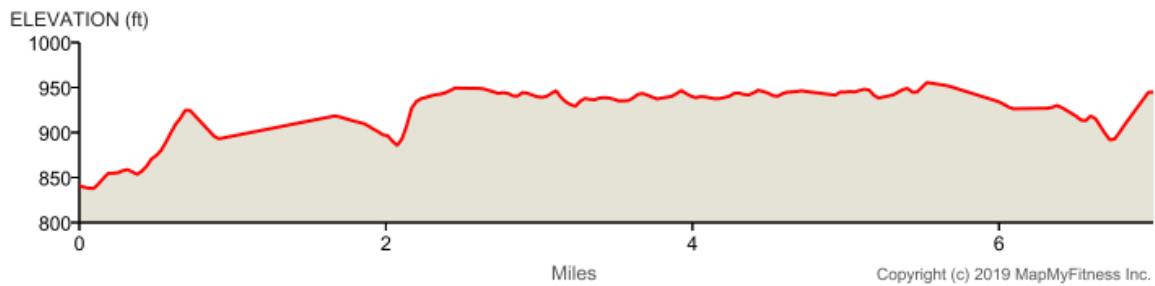

Basic Camp Week 9 (DCW17) - Kalamazoo Christian High School

Distance: 7.01 mi

Elevation Gain: 209 ft

Elevation Max: 956 ft

Notes

0.00 mi Head north toward Howard St

0.10 mi Head northeast toward Howard St

mi

0.11
mi Turn left onto Howard St

0.18
mi Turn left onto Stadium Dr Destination will be on the left

0.36
mi Head southwest on Stadium Dr toward Rambling Rd Destination will be on the left

0.90
mi Head west on Stadium Dr toward Adios Dr Destination will be on the left

1.67
mi Head west on Stadium Dr toward Lakesedge Dr

2.02
mi Turn left onto S Drake Rd Destination will be on the left

2.17
mi Head south on S Drake Rd

2.24
mi Turn left

2.31
mi Head south

2.41
mi Turn right toward S Drake Rd