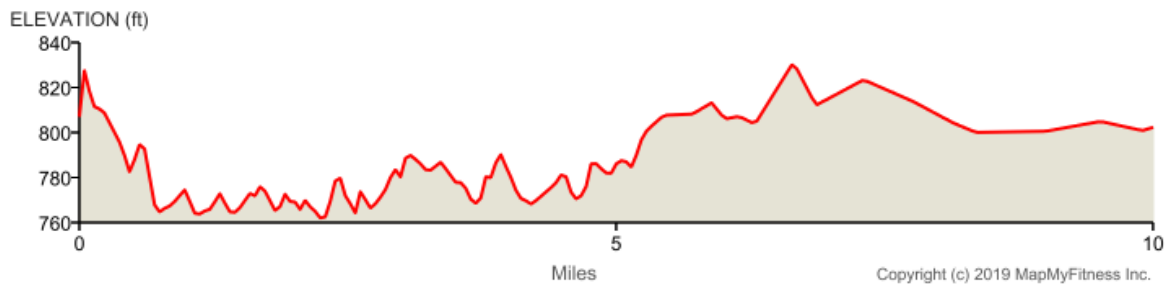

Basic Camp Week 8 (DCW16) - Radisson

Distance: 10.00 mi

Elevation Gain: 141 ft

Elevation Max: 831 ft

Notes

0.00 Head east toward W Michigan Ave
mi

0.04 Turn left onto W Michigan Ave

mi

0.09 Turn right onto S Kalamazoo Mall
mi

0.30 Continue onto S Burdick St
mi

0.47 Head south on S Burdick St toward E Walnut St
mi

0.47 Turn left onto E Walnut St Destination will be on the left
mi

0.86 Head northeast on E Walnut St toward S Pitcher St
mi

1.23 Turn left onto Sheldon St
mi

1.30 Turn right onto Gibson St Destination will be on the left
mi

1.45 Head east on Gibson St toward Mills St
mi

1.46 Turn left onto Mills St
mi

1.61 Turn right onto Kalamazoo River Valley Trail Destination will be on the right
mi