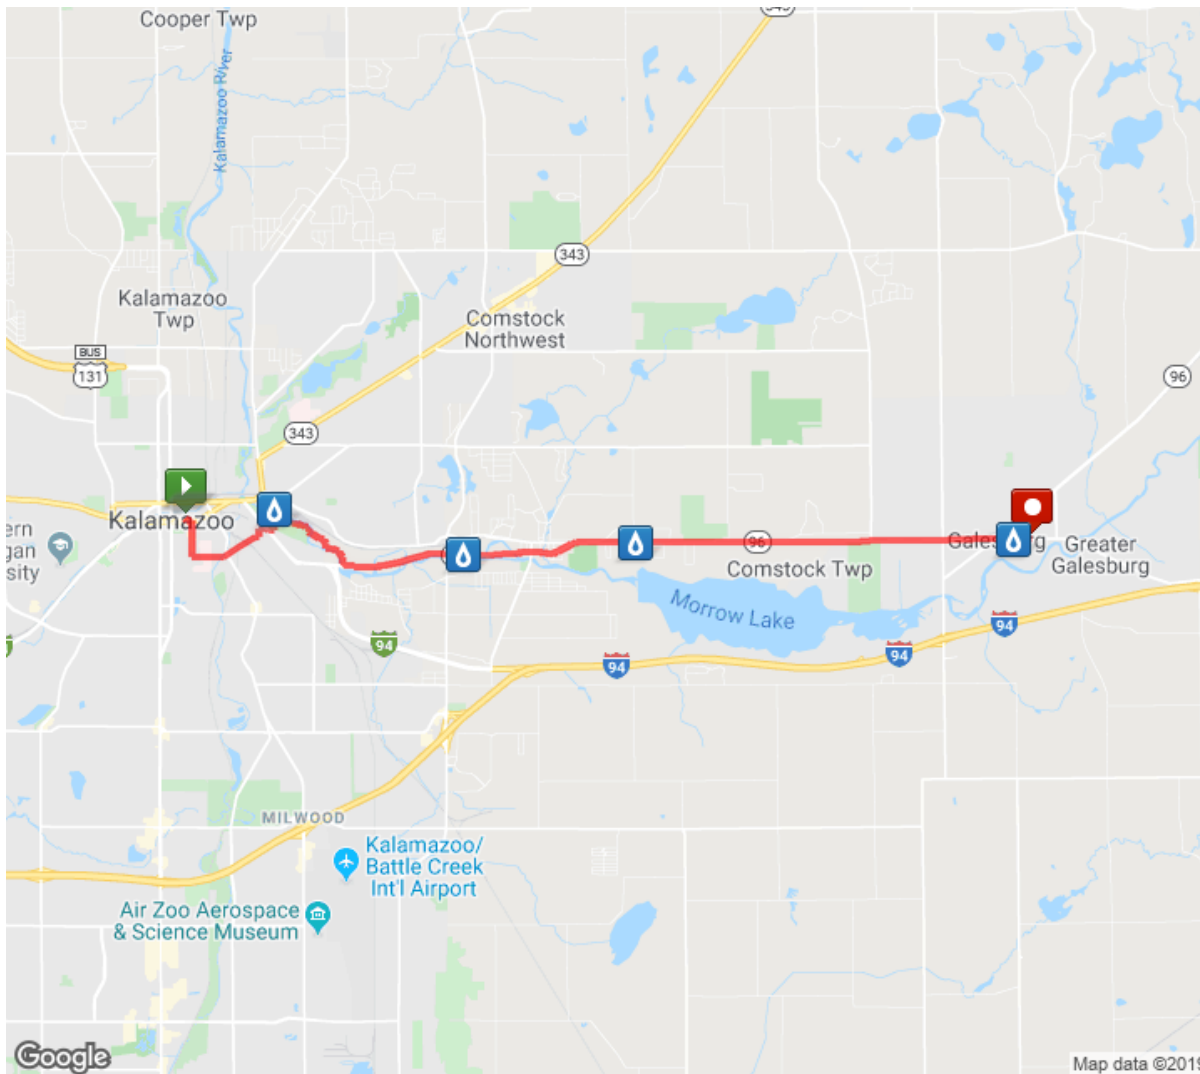

Basic Camp Week 8 (DCW16) - Radisson

Distance: 10.00 mi

Elevation Gain: 141 ft

Elevation Max: 831 ft

Notes

0.00 Head east toward W Michigan Ave
mi

0.04 Turn left onto W Michigan Ave

mi

0.09 Turn right onto S Kalamazoo Mall
mi

0.30 Continue onto S Burdick St
mi

0.47 Head south on S Burdick St toward E Walnut St
mi

0.47 Turn left onto E Walnut St Destination will be on the left
mi

0.86 Head northeast on E Walnut St toward S Pitcher St
mi

1.23 Turn left onto Sheldon St
mi

1.30 Turn right onto Gibson St Destination will be on the left
mi

1.45 Head east on Gibson St toward Mills St
mi

1.46 Turn left onto Mills St
mi

1.61 Turn right onto Kalamazoo River Valley Trail Destination will be on the right
mi

1.65 Head east on Kalamazoo River Valley Trail
mi

2.07 Slight left to stay on Kalamazoo River Valley Trail Destination will be on the right
mi

2.25 Head south on Kalamazoo River Valley Trail
mi

2.70 Head east on Kalamazoo River Valley Trail toward M-96 E
mi