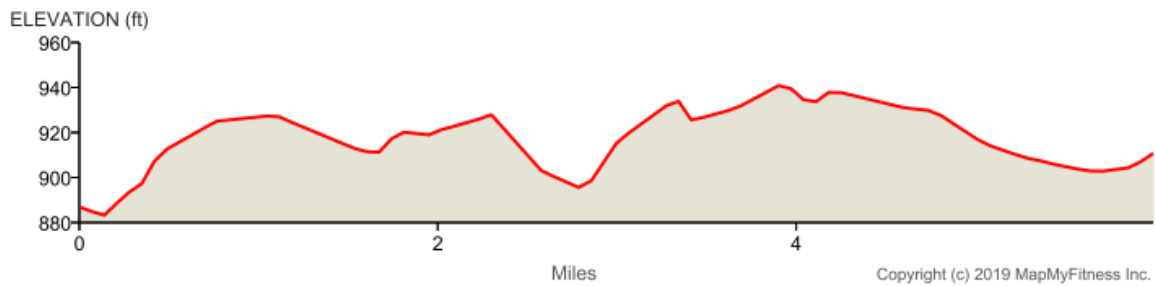

### Basic Camp Week 5 (DCW13) - Woodbridge

Distance: 5.99 mi

Elevation Gain: 108 ft

Elevation Max: 942 ft

### Notes

0.00 mi Head north

0.02 mi Turn left

- 
- 0.13 mi** Head east toward Angling Rd
- 
- 0.13 mi** Turn left onto Angling Rd Destination will be on the left
- 
- 0.76 mi** Head northeast on Angling Rd toward Prestwick Dr
- 
- 2.30 mi** Head west on W Milham Ave toward Baywood Dr Destination will be on the left
- 
- 3.28 mi** Head west on W Milham Ave
- 
- 3.29 mi** At the traffic circle, take the 3rd exit onto S 12th St Destination will be on the left
- 
- 3.66 mi** Head south on S 12th St Destination will be on the right
- 
- 4.19 mi** Head south on S 12th St toward Lewsinda Ave Destination will be on the right
- 
- 4.60 mi** Head south on S 12th St toward Geneva Ave
- 
- 5.04 mi** Head south on S 12th St
- 
- 5.28 mi** Head south on S 12th St toward W Q Ave
- 
- 5.38 mi** Head south on S 12th St toward Whippoorwill Dr
- 
- 5.63 mi** Head west on Whippoorwill Dr toward Phoebe St
- 
- 5.90 mi** Head west on Whippoorwill Dr toward Warbler Dr
- 
- 5.91 mi** Head west on Whippoorwill Dr toward Warbler Dr
- 
- 5.98 mi** Head west on Whippoorwill Dr toward Warbler Dr
- 
- 5.99 mi** Destination
-