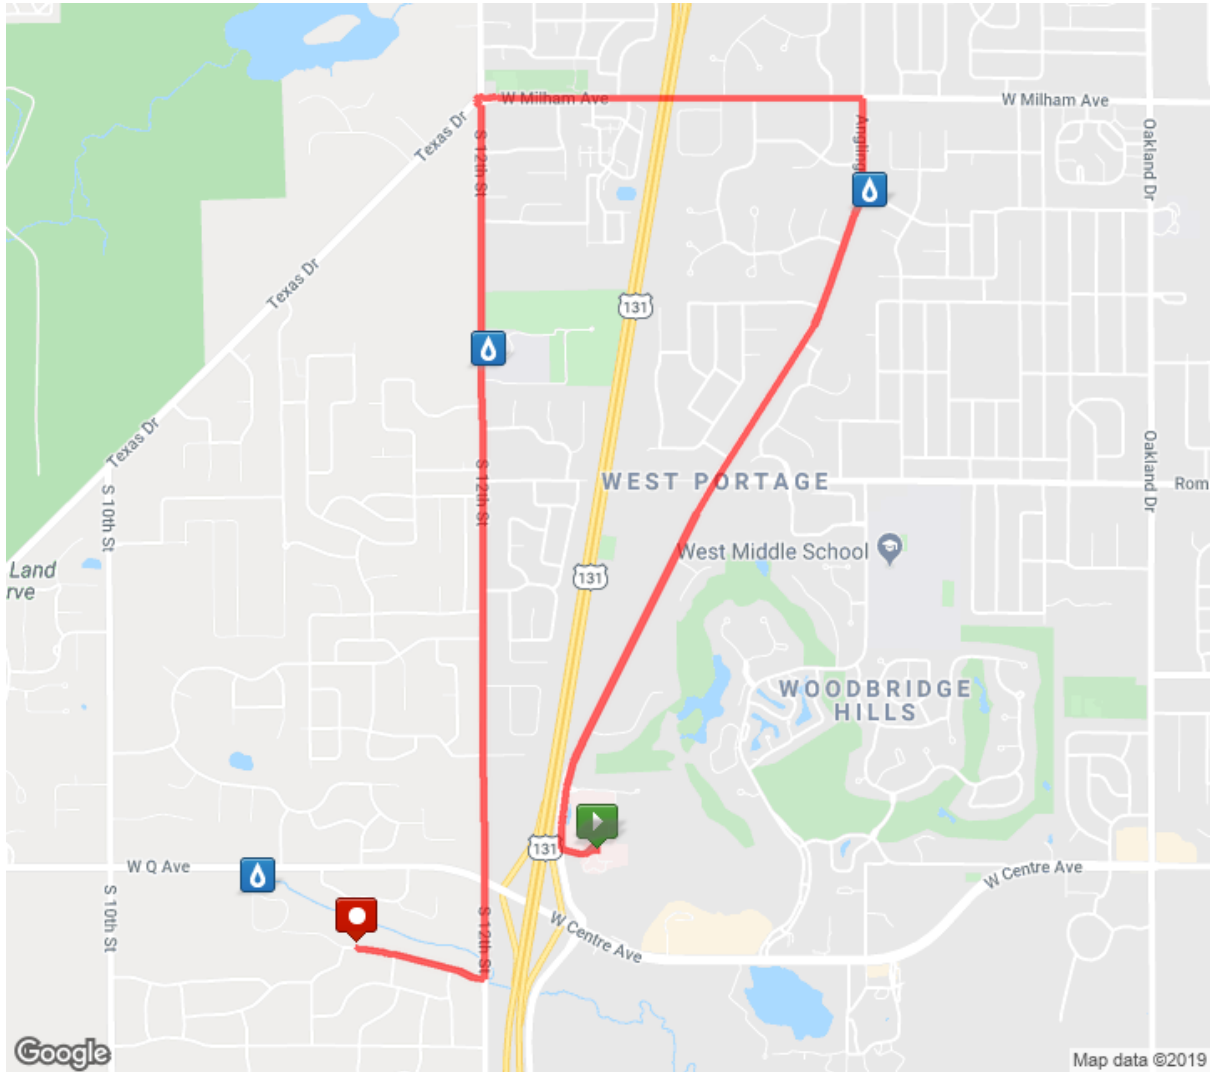

### Basic Camp Week 5 (DCW13) - Woodbridge

Distance: 5.99 mi

Elevation Gain: 108 ft

Elevation Max: 942 ft

### Notes

0.00 mi Head north

0.02 mi Turn left

- 
- 0.13 mi** Head east toward Angling Rd
- 
- 0.13 mi** Turn left onto Angling Rd Destination will be on the left
- 
- 0.76 mi** Head northeast on Angling Rd toward Prestwick Dr
- 
- 2.30 mi** Head west on W Milham Ave toward Baywood Dr Destination will be on the left
- 
- 3.28 mi** Head west on W Milham Ave
- 
- 3.29 mi** At the traffic circle, take the 3rd exit onto S 12th St Destination will be on the left
- 
- 3.66 mi** Head south on S 12th St Destination will be on the right
- 
- 4.19 mi** Head south on S 12th St toward Lewsinda Ave Destination will be on the right
- 
- 4.60 mi** Head south on S 12th St toward Geneva Ave
- 
- 5.04 mi** Head south on S 12th St
- 
- 5.28 mi** Head south on S 12th St toward W Q Ave
- 
- 5.38 mi** Head south on S 12th St toward Whippoorwill Dr
- 
- 5.63 mi** Head west on Whippoorwill Dr toward Phoebe St
- 
- 5.90 mi** Head west on Whippoorwill Dr toward Warbler Dr
- 
- 5.91 mi** Head west on Whippoorwill Dr toward Warbler Dr
- 
- 5.98 mi** Head west on Whippoorwill Dr toward Warbler Dr
- 
- 5.99 mi** Destination
-