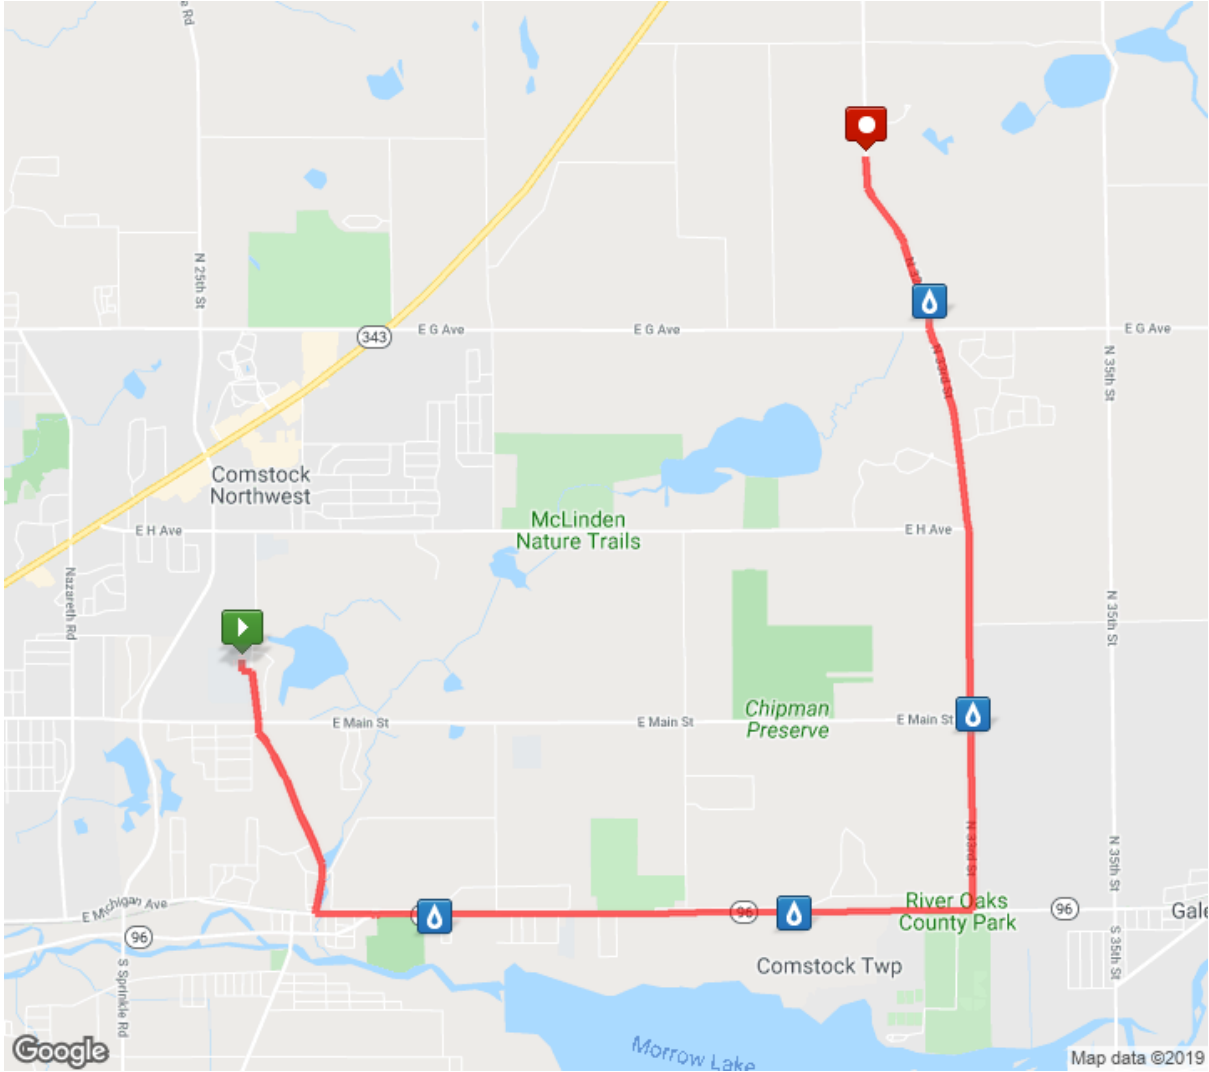

### Basic Camp Week 10 (DCW18) - Comstock High School

Distance: 9.00 mi

Elevation Gain: 253 ft

Elevation Max: 935 ft

#### Notes

0.00 mi Head south

0.06 mi Turn left toward N 26th St

---

<b>0.12 mi</b>	Turn right onto N 26th St
<b>0.38 mi</b>	Head south on N 26th St toward Lucerne Ave Destination will be on the left
<b>1.46 mi</b>	Head south on N 26th St toward E Michigan Ave
<b>1.47 mi</b>	Turn left onto E Michigan Ave Destination will be on the right
<b>1.87 mi</b>	Head east on M-96 E toward Winterburn St Destination will be on the right
<b>2.95 mi</b>	Head east on M-96 E toward Elliot Rd Destination will be on the right
<b>3.58 mi</b>	Head east on M-96 E toward Rosemont St
<b>4.14 mi</b>	Head east on M-96 E/E Michigan Ave Destination will be on the left
<b>4.61 mi</b>	Head east on E Michigan Ave toward N 33rd St
<b>4.92 mi</b>	Turn left onto N 33rd St Destination will be on the left
<b>5.70 mi</b>	Head north on N 33rd St toward E Main St
<b>7.67 mi</b>	Turn left Destination will be on the left
<b>7.68 mi</b>	Head east toward N 33rd St
<b>7.69 mi</b>	Turn left onto N 33rd St
<b>8.01 mi</b>	Continue onto N 32nd St
<b>8.99 mi</b>	Destination