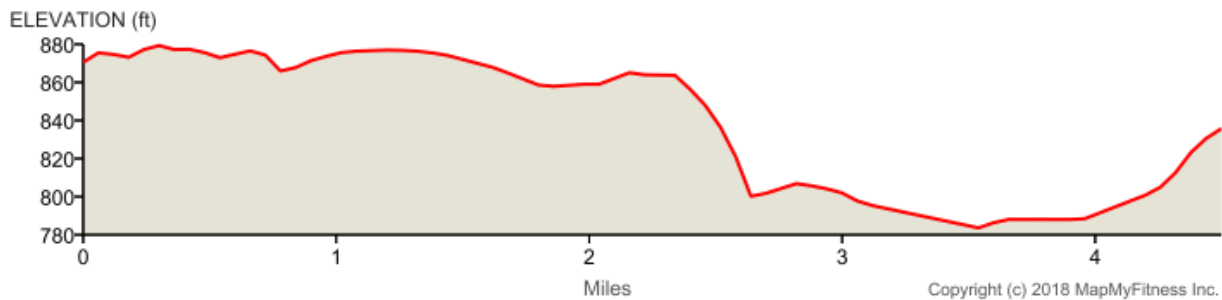

Basic Camp Week 1 (DCW9) - BHFC

Distance: 4.50 mi
Elevation Gain: 67 ft
Elevation Max: 879 ft

Notes

0.00 mi	Head north Destination will be on the left
0.22 mi	Head east toward Nazareth Rd
0.33 mi	Turn left onto Nazareth Rd Destination will be on the right
0.51 mi	Head north on Nazareth Rd Destination will be on the left
0.91 mi	Head northwest on Nazareth Rd toward Parchmount Ave
1.40 mi	Turn left onto E G Ave
1.41 mi	Head west on E G Ave toward Peak St
1.63 mi	Turn right onto Mt Olivet Rd
1.82 mi	Head north on Mt Olivet Rd toward Tanda Ave
2.21 mi	Head northwest on Mt Olivet Rd toward Sandra Dr Destination will be on the left
2.45 mi	Head northwest on Mt Olivet Rd toward N Riverview Dr
2.64 mi	Turn right onto N Riverview Dr
2.64 mi	Head northeast on N Riverview Dr toward Travis Ave
3.95 mi	Turn right onto East E Avenue
4.40 mi	Head east on East E Avenue
4.49 mi	Destination