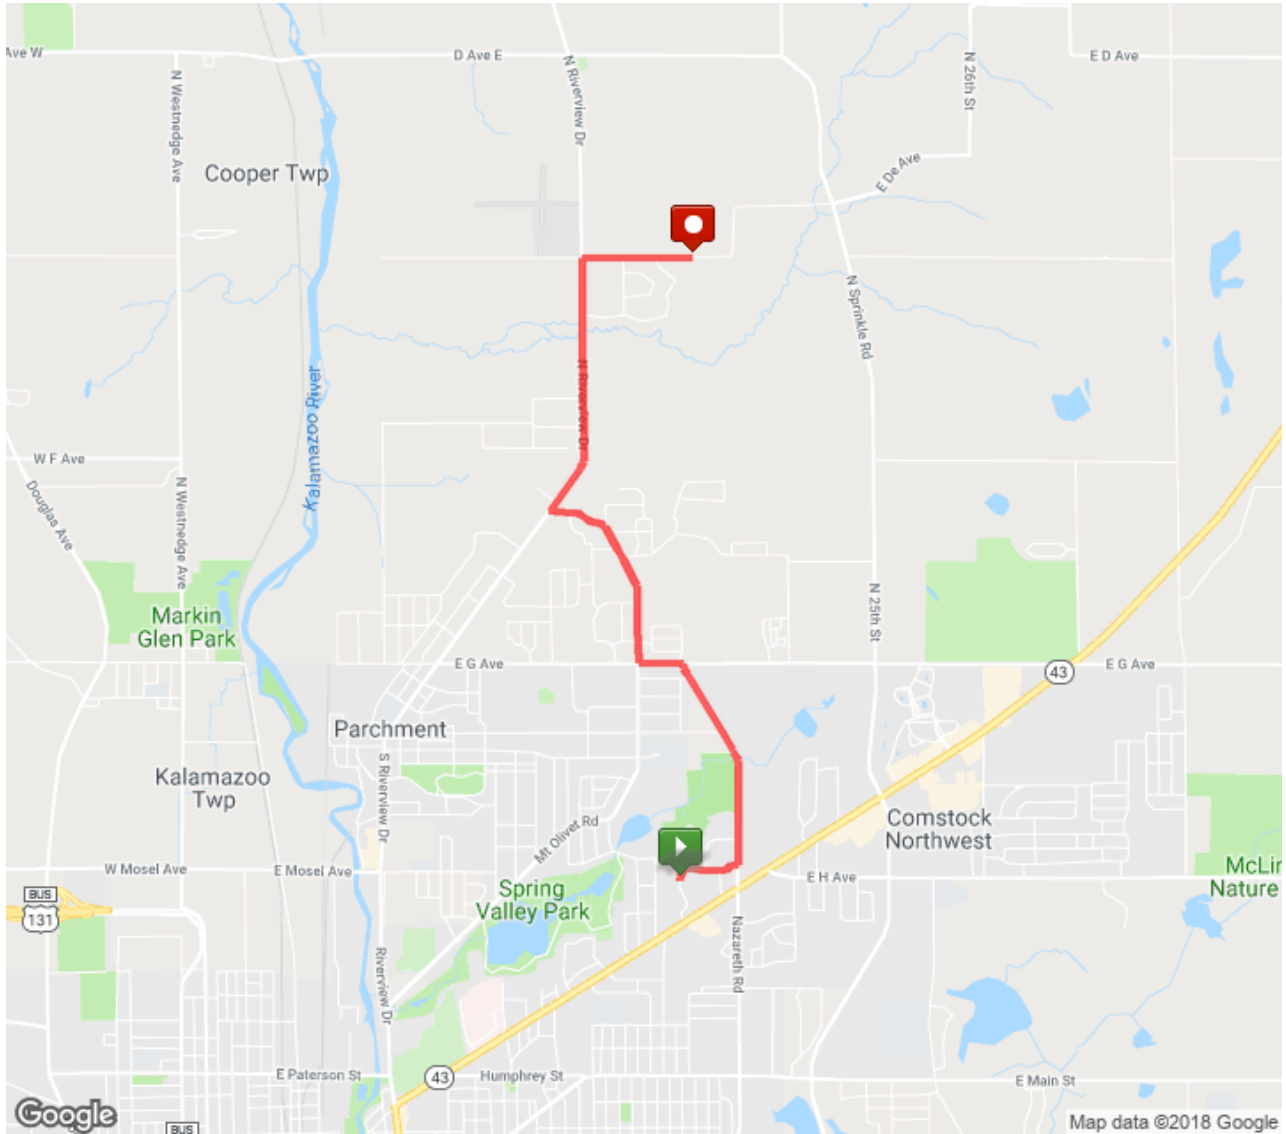

Basic Camp Week 1 (DCW9) - BHFC

Distance: 4.50 mi
Elevation Gain: 67 ft
Elevation Max: 879 ft

Notes

0.00 mi	Head north Destination will be on the left
0.22 mi	Head east toward Nazareth Rd
0.33 mi	Turn left onto Nazareth Rd Destination will be on the right
0.51 mi	Head north on Nazareth Rd Destination will be on the left
0.91 mi	Head northwest on Nazareth Rd toward Parchmount Ave
1.40 mi	Turn left onto E G Ave
1.41 mi	Head west on E G Ave toward Peak St
1.63 mi	Turn right onto Mt Olivet Rd
1.82 mi	Head north on Mt Olivet Rd toward Tanda Ave
2.21 mi	Head northwest on Mt Olivet Rd toward Sandra Dr Destination will be on the left
2.45 mi	Head northwest on Mt Olivet Rd toward N Riverview Dr
2.64 mi	Turn right onto N Riverview Dr
2.64 mi	Head northeast on N Riverview Dr toward Travis Ave
3.95 mi	Turn right onto East E Avenue
4.40 mi	Head east on East E Avenue
4.49 mi	Destination