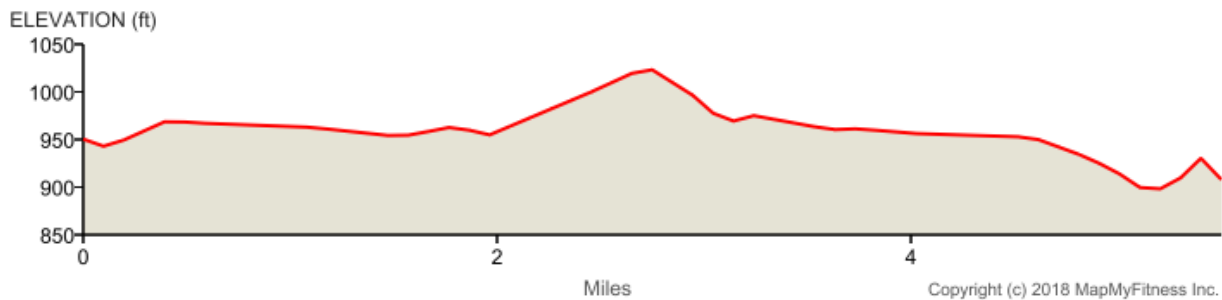

Distance Camp Week 8 - LCC

Distance: 5.50 mi

Elevation Gain: 117 ft

Elevation Max: 1,027 ft

Notes

0.00 mi	Direct/offroad route segment
0.00 mi	Direct/offroad route segment
0.00 mi	Head south on S 11th St/Genessee Rd toward Sundowner Ln
0.27 mi	Head south on S 11th St/Genessee Rd toward Antiqua Cir
0.38 mi	Turn right onto W N Ave Destination will be on the right
0.98 mi	Head west on W N Ave toward Sports Dr
1.84 mi	Head west on W N Ave toward Beatrice Dr
2.60 mi	Head west on W N Ave toward S 6th St
2.86 mi	Turn left onto S 6th St
4.40 mi	Turn right onto W Op Ave Destination will be on the left
4.42 mi	Head west on W Op Ave toward E Eagle Lake Dr
4.69 mi	Turn left onto E Eagle Lake Dr Destination will be on the left
4.70 mi	Head south on E Eagle Lake Dr
4.87 mi	Turn right onto N Eagle Lake Dr Destination will be on the left
5.07 mi	Head southwest on N Eagle Lake Dr toward S 5th St
5.16 mi	N Eagle Lake Dr turns right and becomes S 5th St
5.26 mi	Turn left onto N Eagle Lake Dr Destination will be on the right
5.36 mi	Head east on N Eagle Lake Dr toward S 5th St
5.37 mi	Destination