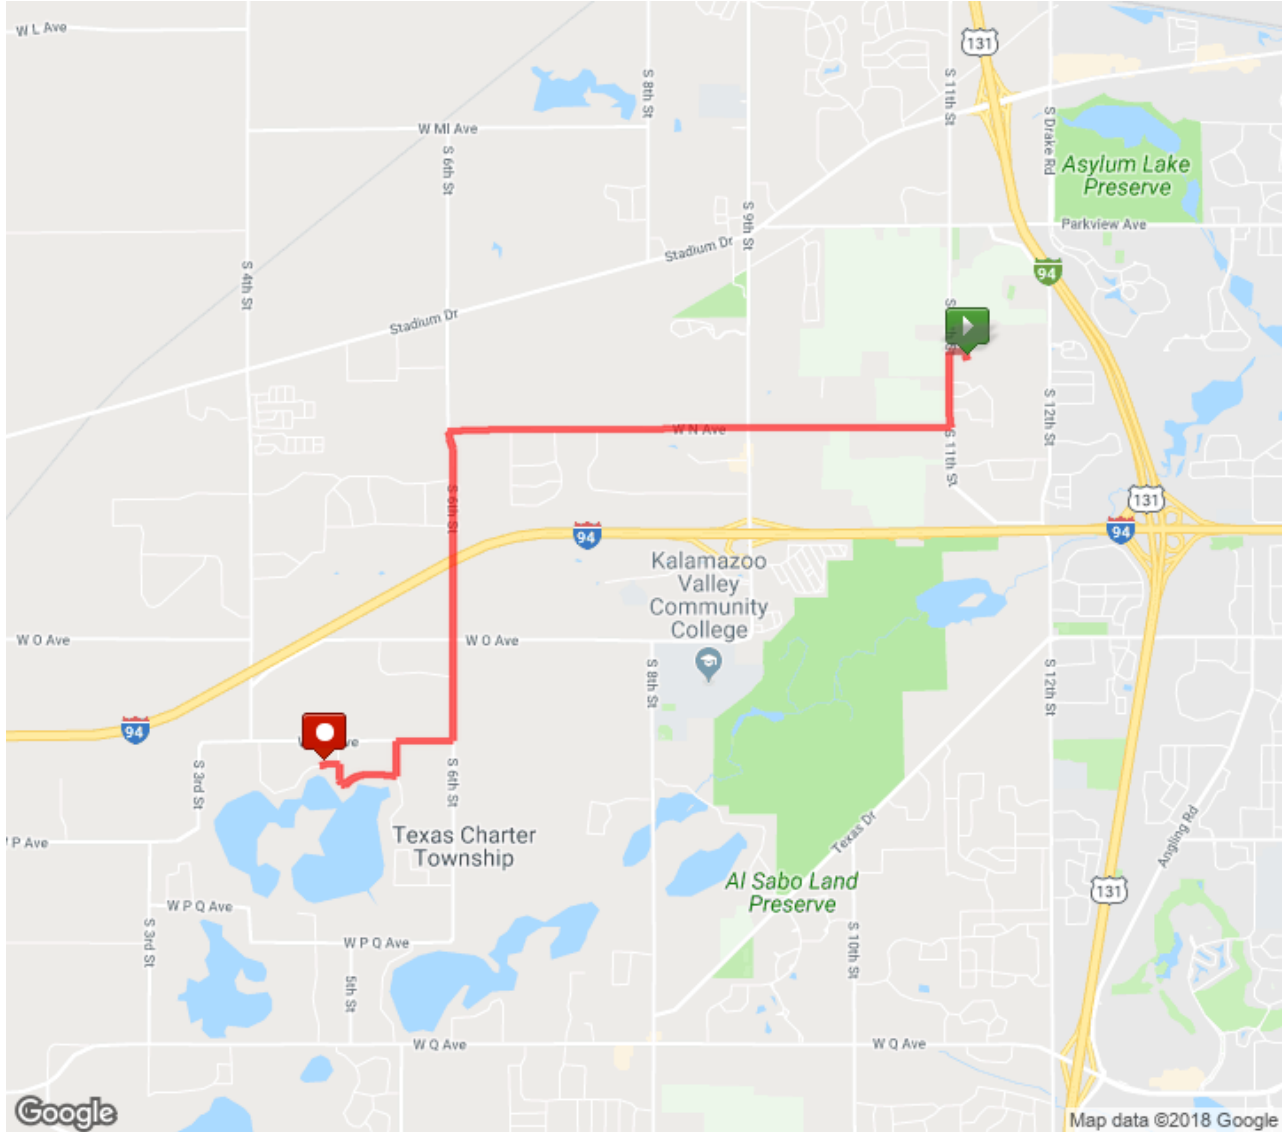

Distance Camp Week 8 - LCC

Distance: 5.50 mi

Elevation Gain: 117 ft

Elevation Max: 1,027 ft

Notes

0.00 mi	Direct/offroad route segment
0.00 mi	Direct/offroad route segment
0.00 mi	Head south on S 11th St/Genessee Rd toward Sundowner Ln
0.27 mi	Head south on S 11th St/Genessee Rd toward Antiqua Cir
0.38 mi	Turn right onto W N Ave Destination will be on the right
0.98 mi	Head west on W N Ave toward Sports Dr
1.84 mi	Head west on W N Ave toward Beatrice Dr
2.60 mi	Head west on W N Ave toward S 6th St
2.86 mi	Turn left onto S 6th St
4.40 mi	Turn right onto W Op Ave Destination will be on the left
4.42 mi	Head west on W Op Ave toward E Eagle Lake Dr
4.69 mi	Turn left onto E Eagle Lake Dr Destination will be on the left
4.70 mi	Head south on E Eagle Lake Dr
4.87 mi	Turn right onto N Eagle Lake Dr Destination will be on the left
5.07 mi	Head southwest on N Eagle Lake Dr toward S 5th St
5.16 mi	N Eagle Lake Dr turns right and becomes S 5th St
5.26 mi	Turn left onto N Eagle Lake Dr Destination will be on the right
5.36 mi	Head east on N Eagle Lake Dr toward S 5th St
5.37 mi	Destination