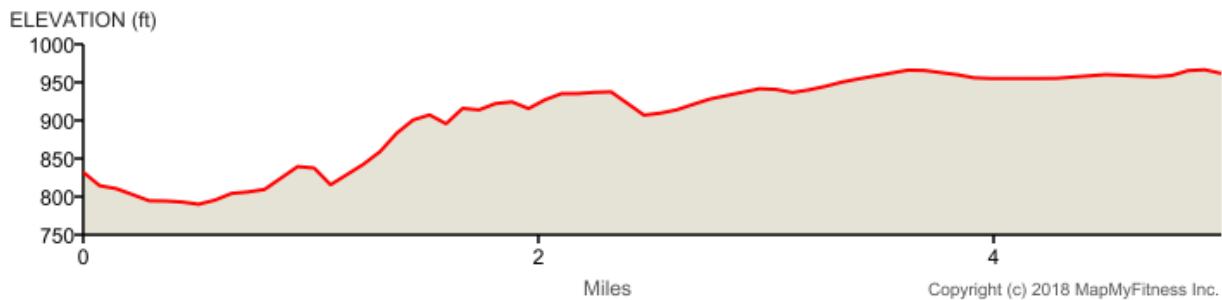

Distance Camp Week 6 - Radisson to Gazelle

Distance: 5.00 mi
Elevation Gain: 221 ft
Elevation Max: 969 ft

Notes

0.00 mi	Head east on W Michigan Ave toward S Kalamazoo Mall
0.05 mi	Turn right onto S Kalamazoo Mall
0.26 mi	Head west on W Lovell St toward S Rose St
1.34 mi	Head north on Monroe St toward W South St
1.58 mi	Turn left onto Grand Ave
1.77 mi	Turn right onto Prairie Ave
1.78 mi	Turn left onto Grove St
1.85 mi	Head west on Grove St toward N Arlington St
1.95 mi	Head east on Grove St toward S Berkley St
1.95 mi	Turn left onto N Berkley St
2.49 mi	Continue onto Hillsdale Ave
2.49 mi	Head northwest on Hillsdale Ave toward N Clarendon St
3.07 mi	Head north on Ferndale Ave toward Alamo Ave
3.24 mi	Head north on Ferndale Ave toward Alamo Ave
3.25 mi	Turn left onto Alamo Ave
3.65 mi	Head north on Nichols Rd toward Grand Prairie Rd
3.89 mi	Turn left onto Grand Prairie Rd
4.75 mi	Head west on Grand Prairie Rd toward N Drake Rd
4.88 mi	Turn right onto N Drake Rd
5.00 mi	Destination