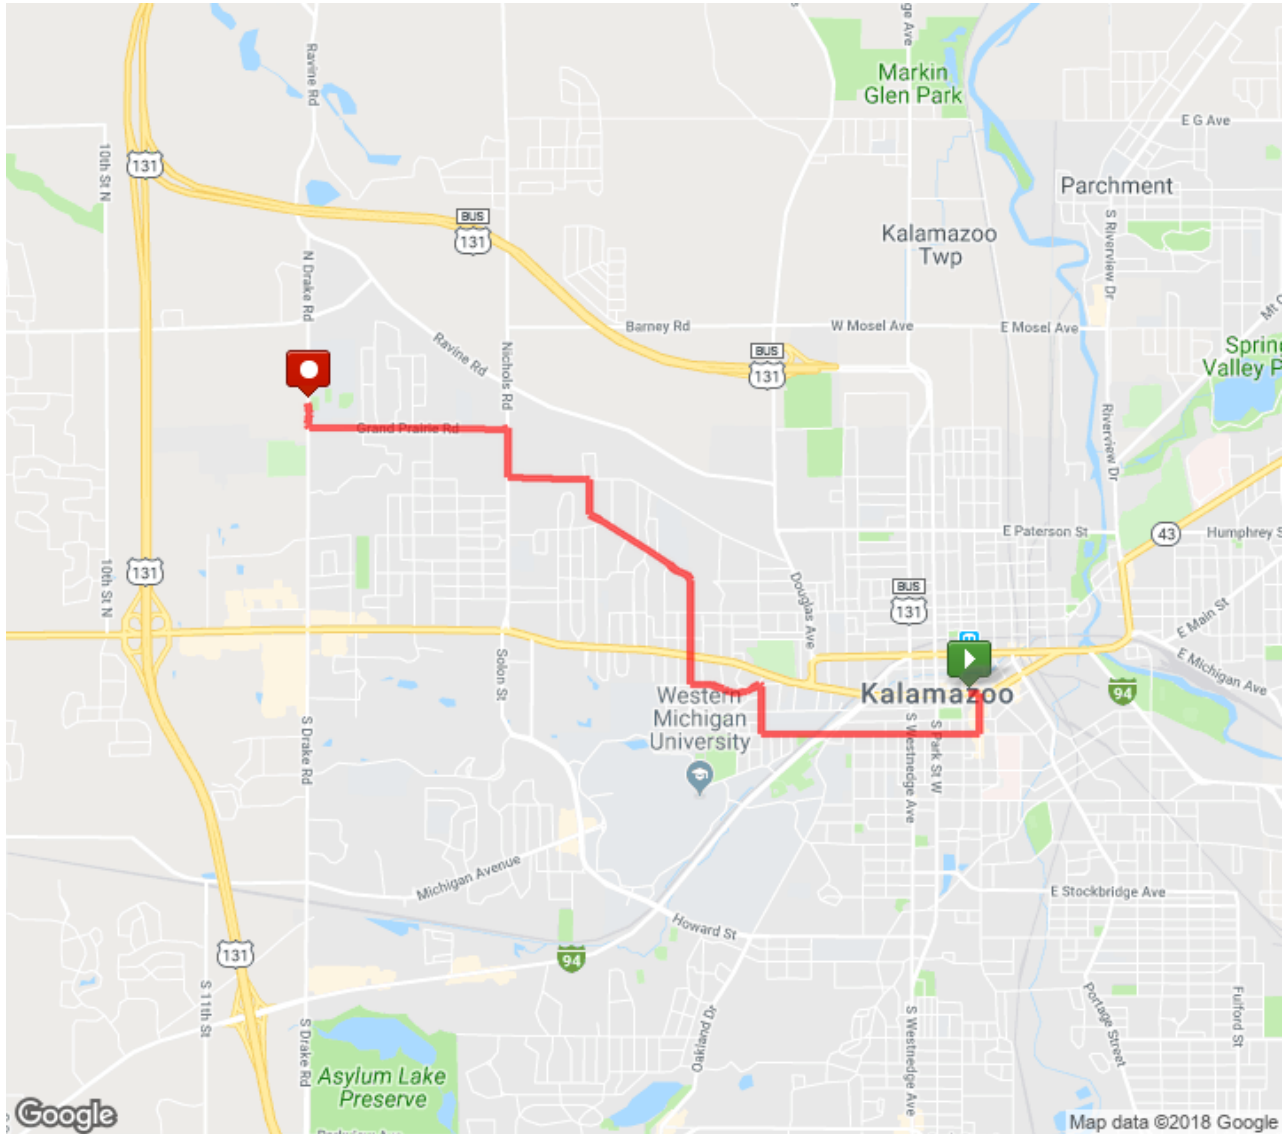

Distance Camp Week 6 - Radisson to Gazelle

Distance: 5.00 mi
Elevation Gain: 221 ft
Elevation Max: 969 ft

Notes

0.00 mi	Head east on W Michigan Ave toward S Kalamazoo Mall
0.05 mi	Turn right onto S Kalamazoo Mall
0.26 mi	Head west on W Lovell St toward S Rose St
1.34 mi	Head north on Monroe St toward W South St
1.58 mi	Turn left onto Grand Ave
1.77 mi	Turn right onto Prairie Ave
1.78 mi	Turn left onto Grove St
1.85 mi	Head west on Grove St toward N Arlington St
1.95 mi	Head east on Grove St toward S Berkley St
1.95 mi	Turn left onto N Berkley St
2.49 mi	Continue onto Hillsdale Ave
2.49 mi	Head northwest on Hillsdale Ave toward N Clarendon St
3.07 mi	Head north on Ferndale Ave toward Alamo Ave
3.24 mi	Head north on Ferndale Ave toward Alamo Ave
3.25 mi	Turn left onto Alamo Ave
3.65 mi	Head north on Nichols Rd toward Grand Prairie Rd
3.89 mi	Turn left onto Grand Prairie Rd
4.75 mi	Head west on Grand Prairie Rd toward N Drake Rd
4.88 mi	Turn right onto N Drake Rd
5.00 mi	Destination