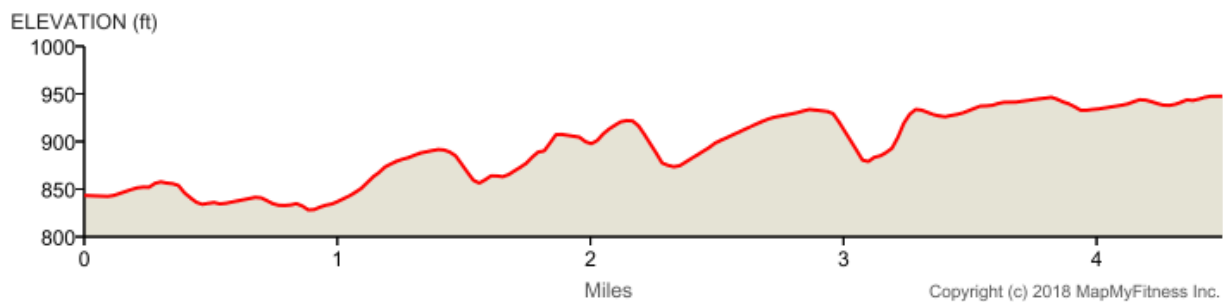

### Distance Camp Week 5 - Kalamazoo Christian High School

Distance: 4.50 mi  
Elevation Gain: 236 ft  
Elevation Max: 948 ft

#### Notes

<b>0.00 mi</b>	Direct/offroad route segment
<b>0.00 mi</b>	Direct/offroad route segment
<b>0.00 mi</b>	Head northeast on Van De Giessen Rd toward Western Ave
<b>0.08 mi</b>	Turn right onto Van De Giessen Rd/Western Ave
<b>0.14 mi</b>	Turn left onto Van De Giessen Rd
<b>0.15 mi</b>	Head south on Van De Giessen Rd toward Western Ave
<b>0.15 mi</b>	Turn left onto Western Ave Destination will be on the left
<b>0.77 mi</b>	Head northwest on Western Ave toward W Michigan Ave
<b>0.78 mi</b>	Turn left onto W Michigan Ave Destination will be on the right
<b>0.90 mi</b>	Head west on W Michigan Ave toward Dormitory Rd
<b>0.91 mi</b>	Turn right onto Dormitory Rd
<b>1.27 mi</b>	Slight right onto Gilkison Ave
<b>1.34 mi</b>	Turn right onto Goldsworth Dr/Goldsworth Valley
<b>1.34 mi</b>	Head west on Goldsworth Dr/Goldsworth Valley toward Gilkison Ave Continue to follow Goldsworth Dr
<b>1.45 mi</b>	Continue onto Rankin Ave Destination will be on the right
<b>1.55 mi</b>	Head west on Rankin Ave toward Valley Rd Destination will be on the left
<b>1.75 mi</b>	Head northwest on Valley Rd toward Howard St
<b>1.85 mi</b>	Turn right onto Howard St
<b>1.86 mi</b>	Head northwest on Howard St
<b>2.06 mi</b>	At the traffic circle, take the 2nd exit onto S Kendall Ave Destination will be on the right
<b>2.13 mi</b>	Head north on S Kendall Ave toward Santos Ave
<b>2.46 mi</b>	Turn left onto Santos Ave
<b>2.51 mi</b>	Head west on Santos Ave toward Cherryhill St
<b>2.60 mi</b>	Turn left onto Solon St Destination will be on the right
<b>2.65 mi</b>	Head south on Solon St
<b>2.97 mi</b>	Enter the traffic circle Destination will be on the left
<b>2.98 mi</b>	Head east toward Arboretum Pkwy
<b>2.99 mi</b>	Exit the traffic circle onto Arboretum Pkwy