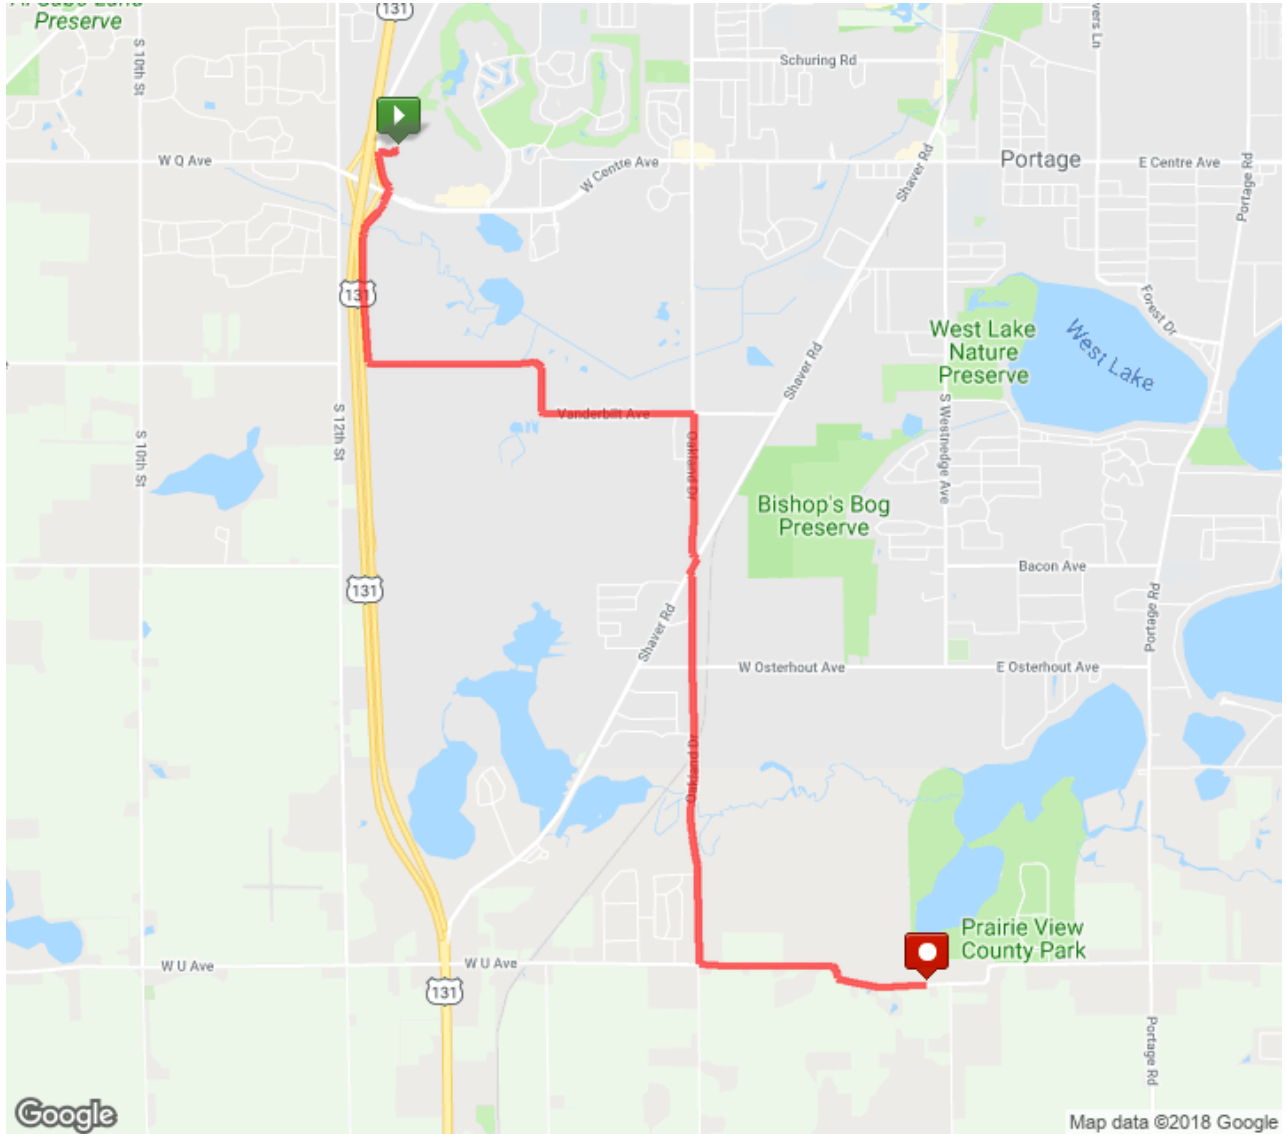

Basic Camp Week 4 (DCW12) - Woodbridge

Distance: 7.00 mi
Elevation Gain: 116 ft
Elevation Max: 906 ft

Notes

0.00 mi	Head west toward Angling Rd
0.11 mi	Head west toward Angling Rd
0.11 mi	Turn left onto Angling Rd Destination will be on the right
0.48 mi	Head southwest on Angling Rd toward Frontier Ave
1.21 mi	Continue onto Vanderbilt Ave Destination will be on the right
1.47 mi	Head east on Vanderbilt Ave Destination will be on the right
2.38 mi	Head east on Vanderbilt Ave toward Daryl Ct Destination will be on the left
2.80 mi	Head east on Vanderbilt Ave toward Chapel St
3.04 mi	Head east on Vanderbilt Ave toward Oakland Dr
3.05 mi	Turn right onto Oakland Dr Destination will be on the right
3.78 mi	Head southwest on Shaver Rd toward Oakland Dr
3.87 mi	Turn left onto Oakland Dr
3.91 mi	Head south on Oakland Dr toward Sanibel Island
5.82 mi	Turn left onto W U Ave Destination will be on the left
7.00 mi	Destination
