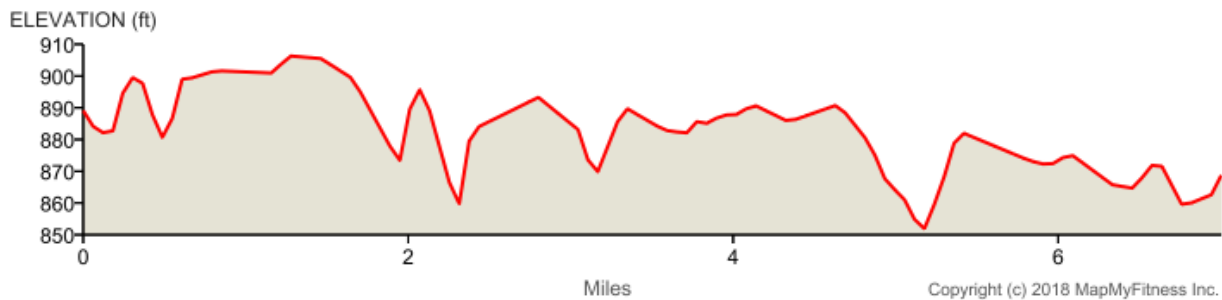

Basic Camp Week 4 (DCW12) - Woodbridge

Distance: 7.00 mi
Elevation Gain: 116 ft
Elevation Max: 906 ft

Notes

0.00 mi	Head west toward Angling Rd
0.11 mi	Head west toward Angling Rd
0.11 mi	Turn left onto Angling Rd Destination will be on the right
0.48 mi	Head southwest on Angling Rd toward Frontier Ave
1.21 mi	Continue onto Vanderbilt Ave Destination will be on the right
1.47 mi	Head east on Vanderbilt Ave Destination will be on the right
2.38 mi	Head east on Vanderbilt Ave toward Daryl Ct Destination will be on the left
2.80 mi	Head east on Vanderbilt Ave toward Chapel St
3.04 mi	Head east on Vanderbilt Ave toward Oakland Dr
3.05 mi	Turn right onto Oakland Dr Destination will be on the right
3.78 mi	Head southwest on Shaver Rd toward Oakland Dr
3.87 mi	Turn left onto Oakland Dr
3.91 mi	Head south on Oakland Dr toward Sanibel Island
5.82 mi	Turn left onto W U Ave Destination will be on the left
7.00 mi	Destination
