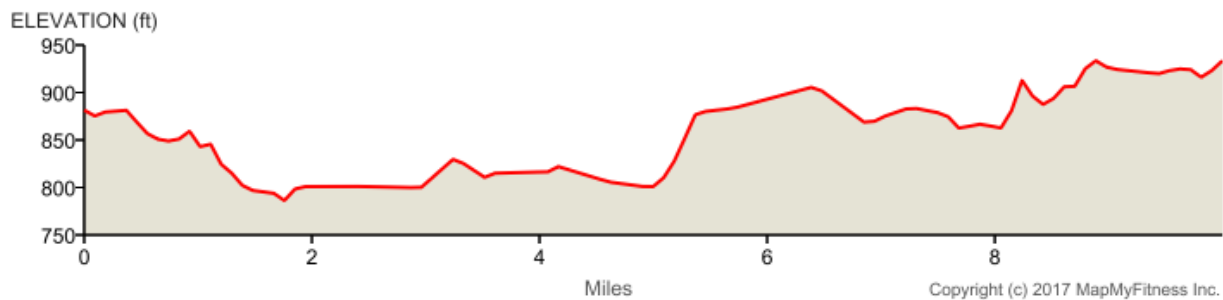

Basic Camp Week 11 (DCW19) - Comstock High School

Distance: 10.00 mi
Elevation Gain: 258 ft
Elevation Max: 935 ft

Notes

0.00 mi	Head south
0.06 mi	Turn left toward N 26th St
0.12 mi	Turn right onto N 26th St
0.38 mi	Head south on N 26th St toward Lucerne Ave Destination will be on the left
1.46 mi	Head south on N 26th St toward E Michigan Ave
1.47 mi	Turn left onto E Michigan Ave Destination will be on the right
1.87 mi	Head east on M-96 E toward Winterburn St Destination will be on the right
2.95 mi	Head east on M-96 E toward Elliot Rd Destination will be on the right
3.58 mi	Head east on M-96 E toward Rosemont St
4.14 mi	Head east on M-96 E/E Michigan Ave Destination will be on the left
4.61 mi	Head east on E Michigan Ave toward N 33rd St
4.92 mi	Turn left onto N 33rd St Destination will be on the left
5.70 mi	Head north on N 33rd St toward E Main St
7.67 mi	Turn left Destination will be on the left
7.68 mi	Head east toward N 33rd St
7.69 mi	Turn left onto N 33rd St
8.01 mi	Continue onto N 32nd St Destination will be on the left
8.99 mi	Head north on N 32nd St toward Marshwood Dr
9.99 mi	Destination