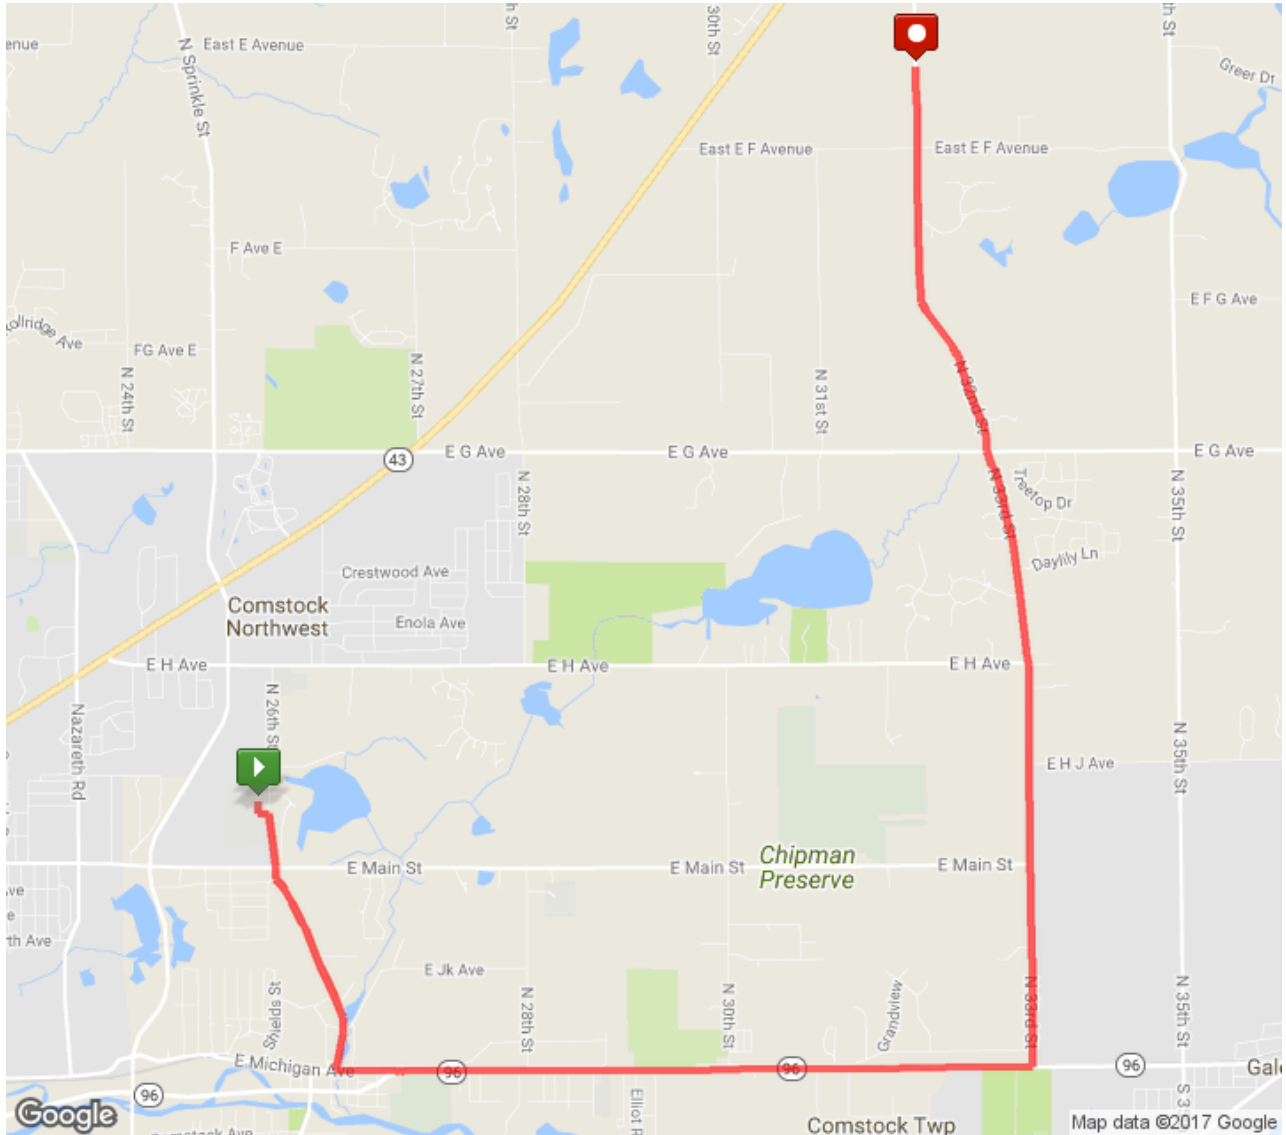

Basic Camp Week 11 (DCW19) - Comstock High School

Distance: 10.00 mi
Elevation Gain: 258 ft
Elevation Max: 935 ft

Notes

0.00 mi	Head south
0.06 mi	Turn left toward N 26th St
0.12 mi	Turn right onto N 26th St
0.38 mi	Head south on N 26th St toward Lucerne Ave Destination will be on the left
1.46 mi	Head south on N 26th St toward E Michigan Ave
1.47 mi	Turn left onto E Michigan Ave Destination will be on the right
1.87 mi	Head east on M-96 E toward Winterburn St Destination will be on the right
2.95 mi	Head east on M-96 E toward Elliot Rd Destination will be on the right
3.58 mi	Head east on M-96 E toward Rosemont St
4.14 mi	Head east on M-96 E/E Michigan Ave Destination will be on the left
4.61 mi	Head east on E Michigan Ave toward N 33rd St
4.92 mi	Turn left onto N 33rd St Destination will be on the left
5.70 mi	Head north on N 33rd St toward E Main St
7.67 mi	Turn left Destination will be on the left
7.68 mi	Head east toward N 33rd St
7.69 mi	Turn left onto N 33rd St
8.01 mi	Continue onto N 32nd St Destination will be on the left
8.99 mi	Head north on N 32nd St toward Marshwood Dr
9.99 mi	Destination