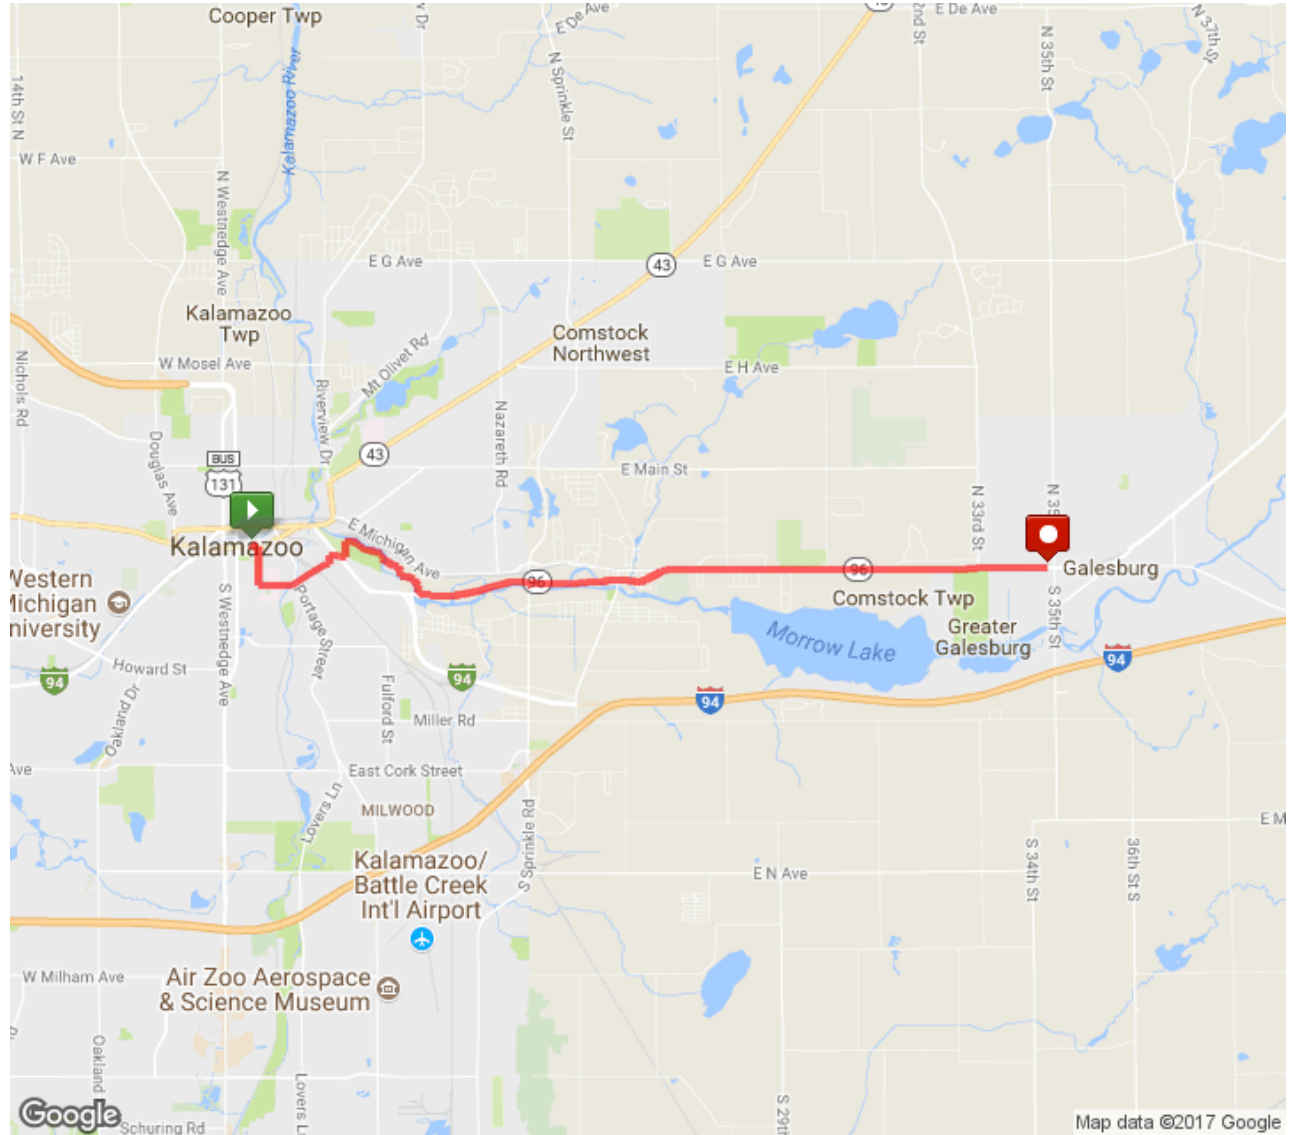

Basic Camp Week 10 (DCW18) - Radisson

Distance: 9.00 mi
Elevation Gain: 137 ft
Elevation Max: 831 ft

Notes

0.00 mi	Head east toward W Michigan Ave
0.04 mi	Turn left onto W Michigan Ave
0.09 mi	Turn right onto S Kalamazoo Mall
0.30 mi	Continue onto S Burdick St
0.47 mi	Head south on S Burdick St toward E Walnut St
0.47 mi	Turn left onto E Walnut St Destination will be on the left
0.86 mi	Head northeast on E Walnut St toward S Pitcher St
1.23 mi	Turn left onto Sheldon St
1.30 mi	Turn right onto Gibson St Destination will be on the left
1.45 mi	Head east on Gibson St toward Mills St
1.46 mi	Turn left onto Mills St
1.61 mi	Turn right onto Kalamazoo River Valley Trail Destination will be on the right
1.65 mi	Head east on Kalamazoo River Valley Trail
2.07 mi	Slight left to stay on Kalamazoo River Valley Trail Destination will be on the right
2.25 mi	Head south on Kalamazoo River Valley Trail
2.70 mi	Head east on Kalamazoo River Valley Trail toward M-96 E
2.75 mi	Slight left to stay on Kalamazoo River Valley Trail Destination will be on the right
2.88 mi	Head east on Kalamazoo River Valley Trail
2.94 mi	Head east on Kalamazoo River Valley Trail
3.07 mi	Head east on Kalamazoo River Valley Trail
3.24 mi	Head east on Kalamazoo River Valley Trail
3.37	Head east on Kalamazoo River Valley Trail