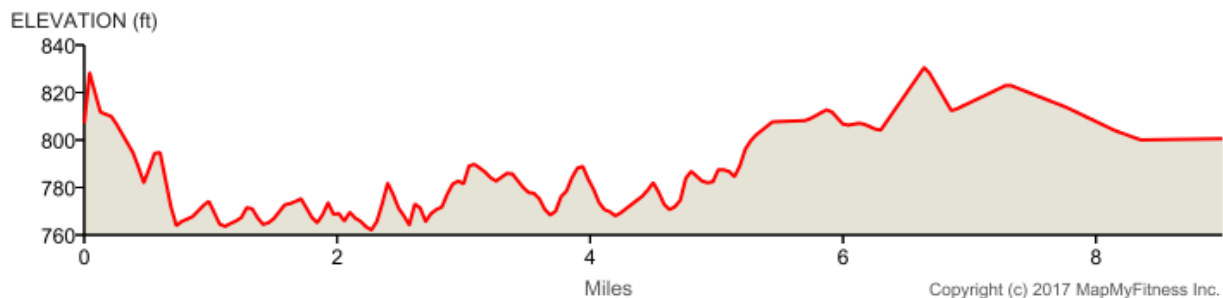

Basic Camp Week 10 (DCW18) - Radisson

Distance: 9.00 mi
Elevation Gain: 137 ft
Elevation Max: 831 ft

Notes

0.00 mi	Head east toward W Michigan Ave
0.04 mi	Turn left onto W Michigan Ave
0.09 mi	Turn right onto S Kalamazoo Mall
0.30 mi	Continue onto S Burdick St
0.47 mi	Head south on S Burdick St toward E Walnut St
0.47 mi	Turn left onto E Walnut St Destination will be on the left
0.86 mi	Head northeast on E Walnut St toward S Pitcher St
1.23 mi	Turn left onto Sheldon St
1.30 mi	Turn right onto Gibson St Destination will be on the left
1.45 mi	Head east on Gibson St toward Mills St
1.46 mi	Turn left onto Mills St
1.61 mi	Turn right onto Kalamazoo River Valley Trail Destination will be on the right
1.65 mi	Head east on Kalamazoo River Valley Trail
2.07 mi	Slight left to stay on Kalamazoo River Valley Trail Destination will be on the right
2.25 mi	Head south on Kalamazoo River Valley Trail
2.70 mi	Head east on Kalamazoo River Valley Trail toward M-96 E
2.75 mi	Slight left to stay on Kalamazoo River Valley Trail Destination will be on the right
2.88 mi	Head east on Kalamazoo River Valley Trail
2.94 mi	Head east on Kalamazoo River Valley Trail
3.07 mi	Head east on Kalamazoo River Valley Trail
3.24 mi	Head east on Kalamazoo River Valley Trail
3.37	Head east on Kalamazoo River Valley Trail