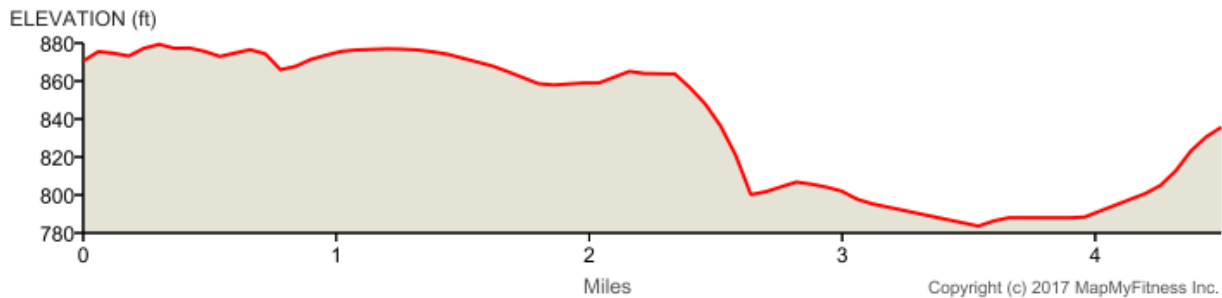

Basic Camp Week 1 (DCW9) - BHFC

Distance: 4.50 mi
Elevation Gain: 67 ft
Elevation Max: 879 ft

Notes

0.00 mi	Head north Destination will be on the left
0.22 mi	Head east toward Nazareth Rd
0.33 mi	Turn left onto Nazareth Rd Destination will be on the right
0.51 mi	Head north on Nazareth Rd Destination will be on the left
0.91 mi	Head northwest on Nazareth Rd toward Parchmount Ave
1.40 mi	Turn left onto E G Ave
1.41 mi	Head west on E G Ave toward Peak St
1.63 mi	Turn right onto Mt Olivet Rd
1.82 mi	Head north on Mt Olivet Rd toward Tanda Ave
2.21 mi	Head northwest on Mt Olivet Rd toward Sandra Dr Destination will be on the left
2.45 mi	Head northwest on Mt Olivet Rd toward N Riverview Dr
2.64 mi	Turn right onto N Riverview Dr
2.64 mi	Head northeast on N Riverview Dr toward Travis Ave
3.95 mi	Turn right onto East E Avenue
4.40 mi	Head east on East E Avenue
4.49 mi	Destination