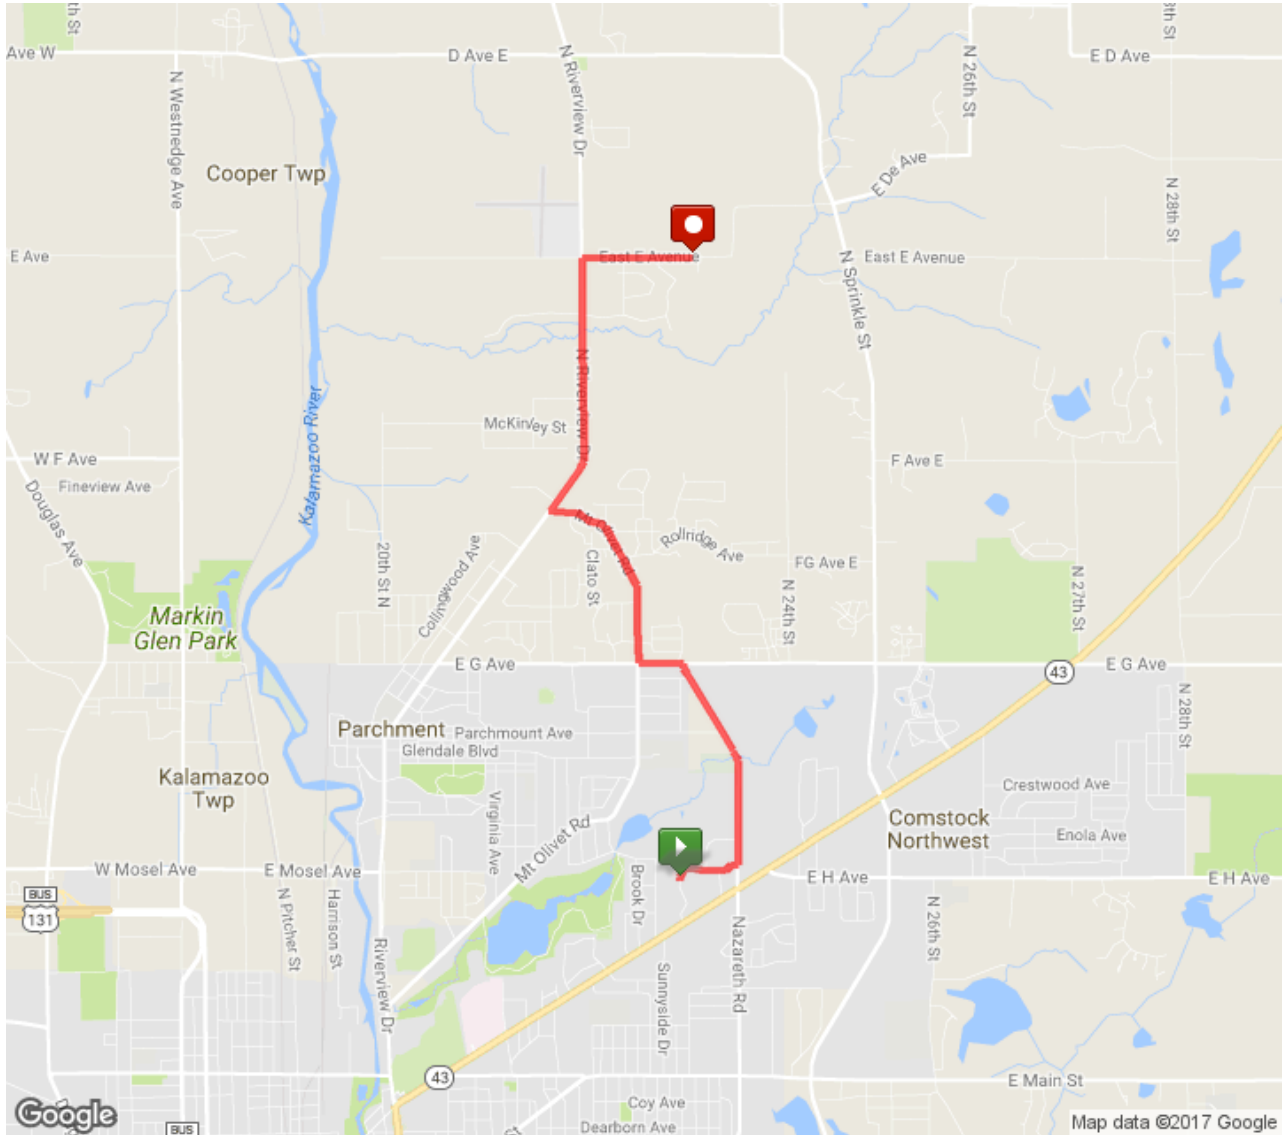

Basic Camp Week 1 (DCW9) - BHFC

Distance: 4.50 mi
Elevation Gain: 67 ft
Elevation Max: 879 ft

Notes

0.00 mi	Head north Destination will be on the left
0.22 mi	Head east toward Nazareth Rd
0.33 mi	Turn left onto Nazareth Rd Destination will be on the right
0.51 mi	Head north on Nazareth Rd Destination will be on the left
0.91 mi	Head northwest on Nazareth Rd toward Parchmount Ave
1.40 mi	Turn left onto E G Ave
1.41 mi	Head west on E G Ave toward Peak St
1.63 mi	Turn right onto Mt Olivet Rd
1.82 mi	Head north on Mt Olivet Rd toward Tanda Ave
2.21 mi	Head northwest on Mt Olivet Rd toward Sandra Dr Destination will be on the left
2.45 mi	Head northwest on Mt Olivet Rd toward N Riverview Dr
2.64 mi	Turn right onto N Riverview Dr
2.64 mi	Head northeast on N Riverview Dr toward Travis Ave
3.95 mi	Turn right onto East E Avenue
4.40 mi	Head east on East E Avenue
4.49 mi	Destination