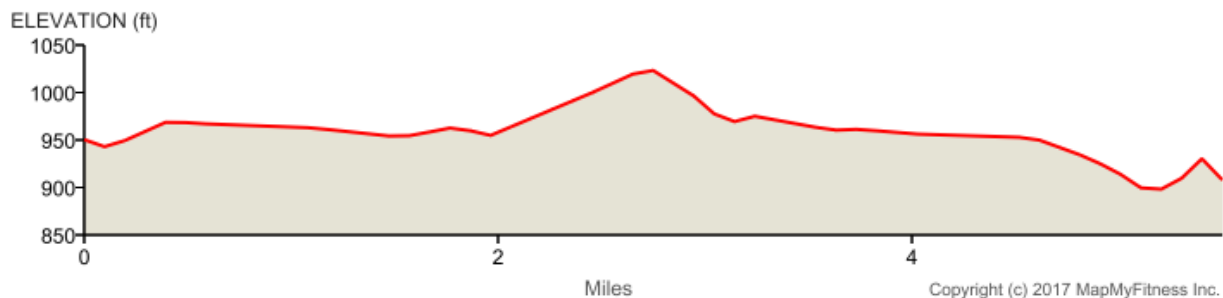

Distance Camp Week 8 - LCC

Distance: 5.50 mi

Elevation Gain: 117 ft

Elevation Max: 1,027 ft

Notes

0.00 mi	Direct/offroad route segment
0.00 mi	Direct/offroad route segment
0.00 mi	Head south on S 11th St/Genessee Rd toward Sundowner Ln
0.27 mi	Head south on S 11th St/Genessee Rd toward Antiqua Cir
0.38 mi	Turn right onto W N Ave Destination will be on the right
0.98 mi	Head west on W N Ave toward Sports Dr
1.84 mi	Head west on W N Ave toward Beatrice Dr
2.60 mi	Head west on W N Ave toward S 6th St
2.86 mi	Turn left onto S 6th St
4.40 mi	Turn right onto W Op Ave Destination will be on the left
4.42 mi	Head west on W Op Ave toward E Eagle Lake Dr
4.69 mi	Turn left onto E Eagle Lake Dr Destination will be on the left
4.70 mi	Head south on E Eagle Lake Dr
4.87 mi	Turn right onto N Eagle Lake Dr Destination will be on the left
5.07 mi	Head southwest on N Eagle Lake Dr toward S 5th St
5.16 mi	N Eagle Lake Dr turns right and becomes S 5th St
5.26 mi	Turn left onto N Eagle Lake Dr Destination will be on the right
5.36 mi	Head east on N Eagle Lake Dr toward S 5th St
5.37 mi	Destination