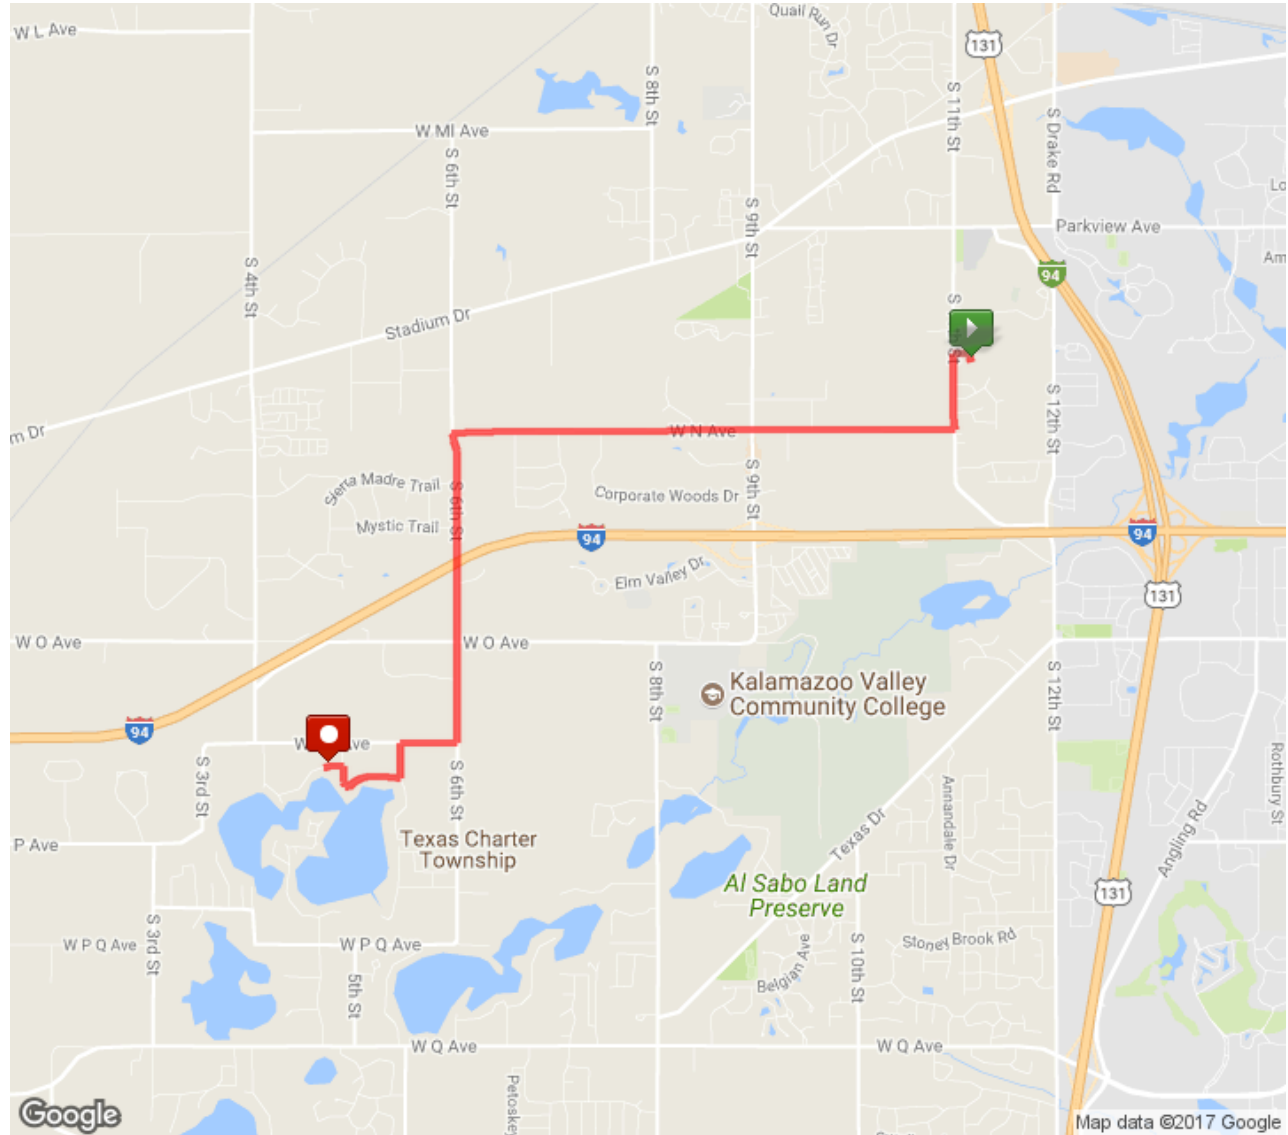

Distance Camp Week 8 - LCC

Distance: 5.50 mi

Elevation Gain: 117 ft

Elevation Max: 1,027 ft

Notes

0.00 mi	Direct/offroad route segment
0.00 mi	Direct/offroad route segment
0.00 mi	Head south on S 11th St/Genessee Rd toward Sundowner Ln
0.27 mi	Head south on S 11th St/Genessee Rd toward Antiqua Cir
0.38 mi	Turn right onto W N Ave Destination will be on the right
0.98 mi	Head west on W N Ave toward Sports Dr
1.84 mi	Head west on W N Ave toward Beatrice Dr
2.60 mi	Head west on W N Ave toward S 6th St
2.86 mi	Turn left onto S 6th St
4.40 mi	Turn right onto W Op Ave Destination will be on the left
4.42 mi	Head west on W Op Ave toward E Eagle Lake Dr
4.69 mi	Turn left onto E Eagle Lake Dr Destination will be on the left
4.70 mi	Head south on E Eagle Lake Dr
4.87 mi	Turn right onto N Eagle Lake Dr Destination will be on the left
5.07 mi	Head southwest on N Eagle Lake Dr toward S 5th St
5.16 mi	N Eagle Lake Dr turns right and becomes S 5th St
5.26 mi	Turn left onto N Eagle Lake Dr Destination will be on the right
5.36 mi	Head east on N Eagle Lake Dr toward S 5th St
5.37 mi	Destination