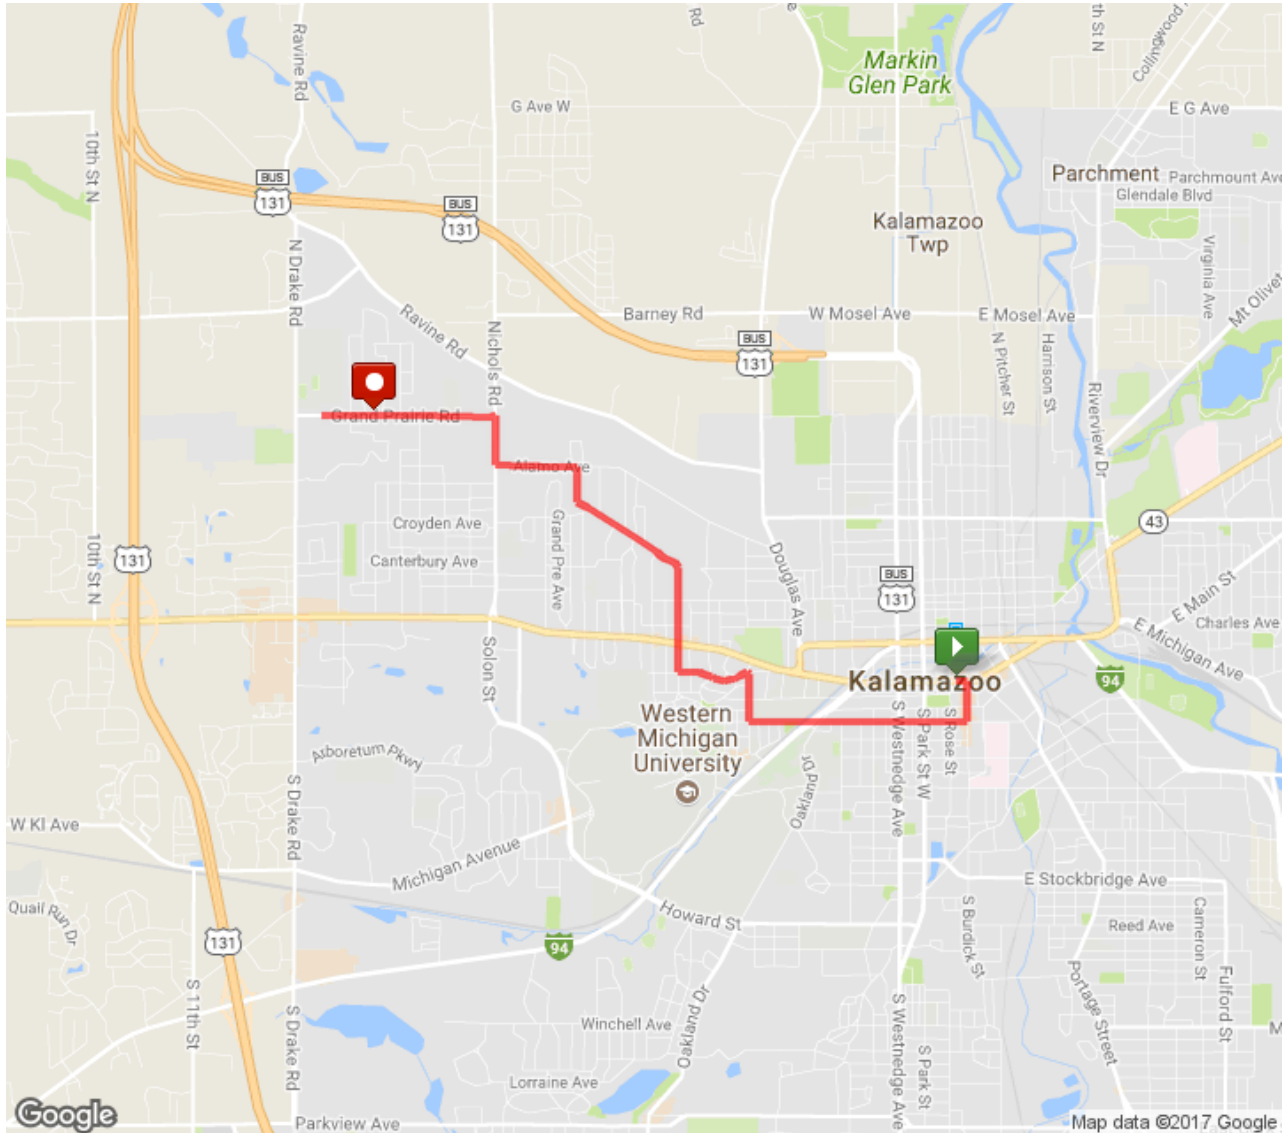

Distance Camp Week 6 - Radisson to Gazelle

Distance: 5.00 mi
Elevation Gain: 215 ft
Elevation Max: 967 ft

Notes

0.00 mi	Head east on W Michigan Ave toward S Kalamazoo Mall
0.05 mi	Turn right onto S Kalamazoo Mall
0.26 mi	Head west on W Lovell St toward S Rose St
1.34 mi	Head north on Monroe St toward W South St
1.58 mi	Turn left onto Grand Ave
1.77 mi	Turn right onto Prairie Ave
1.78 mi	Turn left onto Grove St
1.85 mi	Head west on Grove St toward N Arlington St
1.95 mi	Head east on Grove St toward S Berkley St
1.95 mi	Turn left onto N Berkley St
2.49 mi	Continue onto Hillsdale Ave
2.49 mi	Head northwest on Hillsdale Ave toward N Clarendon St
3.07 mi	Head north on Ferndale Ave toward Alamo Ave
3.24 mi	Head north on Ferndale Ave toward Alamo Ave
3.25 mi	Turn left onto Alamo Ave
3.65 mi	Head north on Nichols Rd toward Grand Prairie Rd
3.89 mi	Turn left onto Grand Prairie Rd
4.75 mi	Head east on Grand Prairie Rd toward Cumberland St
5.00 mi	Destination