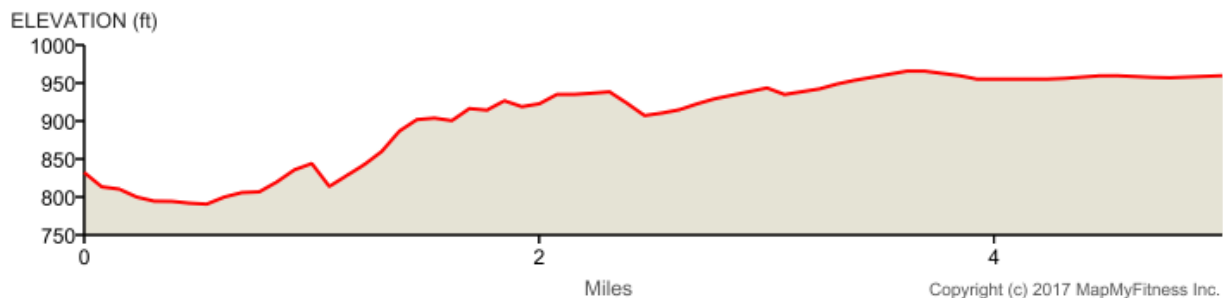

Distance Camp Week 6 - Radisson to Gazelle

Distance: 5.00 mi
Elevation Gain: 215 ft
Elevation Max: 967 ft

Notes

0.00 mi	Head east on W Michigan Ave toward S Kalamazoo Mall
0.05 mi	Turn right onto S Kalamazoo Mall
0.26 mi	Head west on W Lovell St toward S Rose St
1.34 mi	Head north on Monroe St toward W South St
1.58 mi	Turn left onto Grand Ave
1.77 mi	Turn right onto Prairie Ave
1.78 mi	Turn left onto Grove St
1.85 mi	Head west on Grove St toward N Arlington St
1.95 mi	Head east on Grove St toward S Berkley St
1.95 mi	Turn left onto N Berkley St
2.49 mi	Continue onto Hillsdale Ave
2.49 mi	Head northwest on Hillsdale Ave toward N Clarendon St
3.07 mi	Head north on Ferndale Ave toward Alamo Ave
3.24 mi	Head north on Ferndale Ave toward Alamo Ave
3.25 mi	Turn left onto Alamo Ave
3.65 mi	Head north on Nichols Rd toward Grand Prairie Rd
3.89 mi	Turn left onto Grand Prairie Rd
4.75 mi	Head east on Grand Prairie Rd toward Cumberland St
5.00 mi	Destination