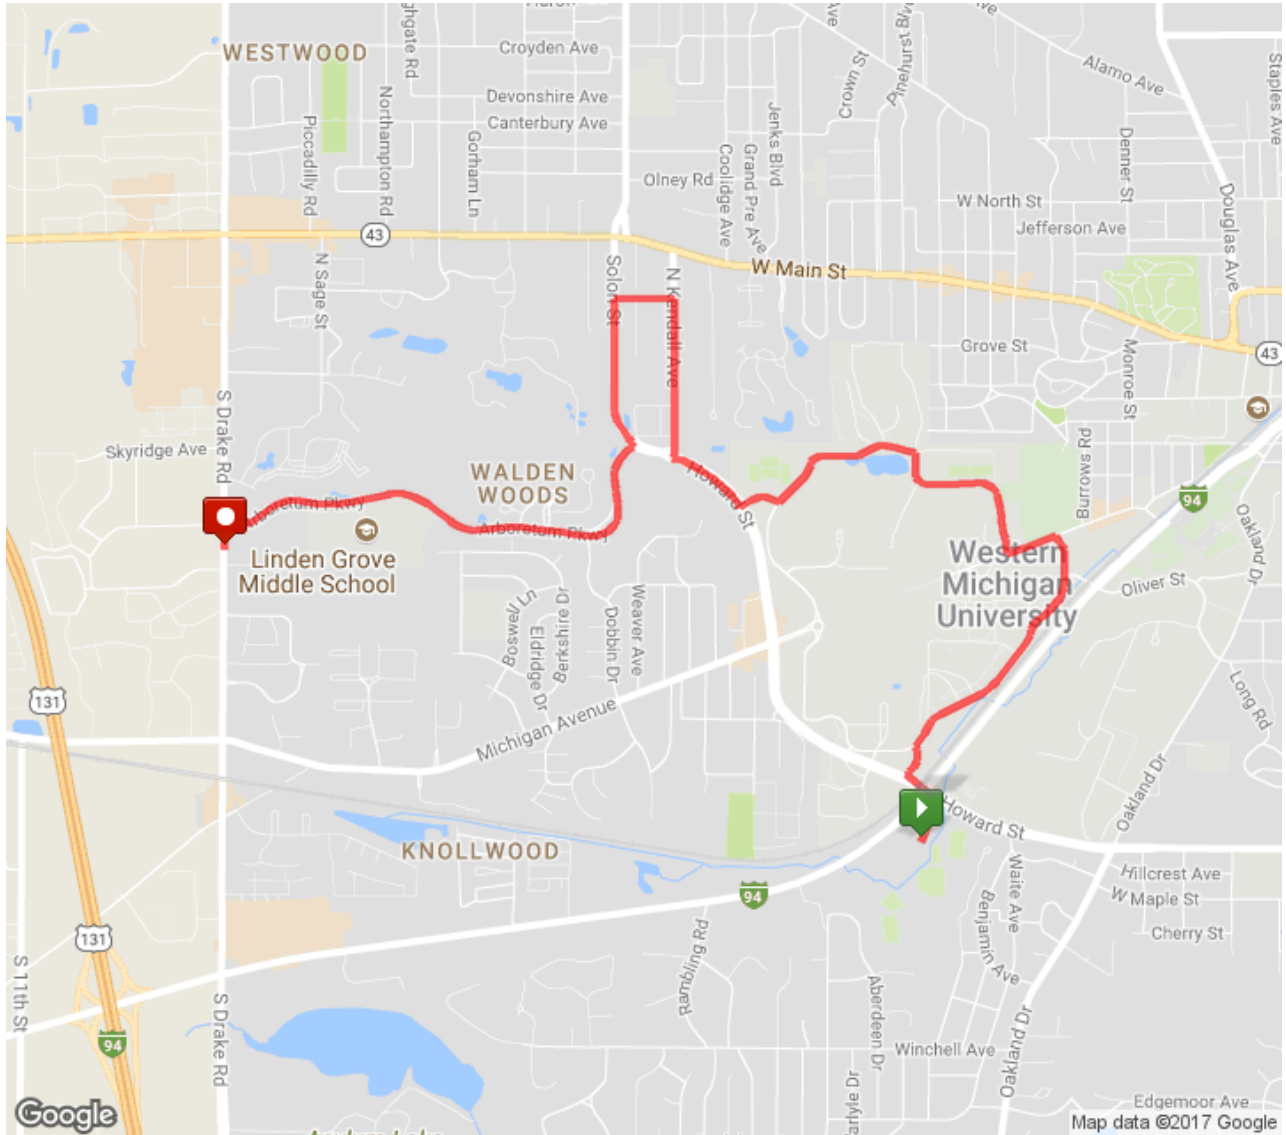

Distance Camp Week 5 - Kalamazoo Christian High School

Distance: 4.50 mi
Elevation Gain: 236 ft
Elevation Max: 948 ft

Notes

0.00 mi	Direct/offroad route segment
0.00 mi	Direct/offroad route segment
0.00 mi	Head northeast on Van De Giessen Rd toward Western Ave
0.08 mi	Turn right onto Van De Giessen Rd/Western Ave
0.14 mi	Turn left onto Van De Giessen Rd
0.15 mi	Head south on Van De Giessen Rd toward Western Ave
0.15 mi	Turn left onto Western Ave Destination will be on the left
0.77 mi	Head northwest on Western Ave toward W Michigan Ave
0.78 mi	Turn left onto W Michigan Ave Destination will be on the right
0.90 mi	Head west on W Michigan Ave toward Dormitory Rd
0.91 mi	Turn right onto Dormitory Rd
1.27 mi	Slight right onto Gilkison Ave
1.34 mi	Turn right onto Goldsworth Dr/Goldsworth Valley
1.34 mi	Head west on Goldsworth Dr/Goldsworth Valley toward Gilkison Ave Continue to follow Goldsworth Dr
1.45 mi	Continue onto Rankin Ave Destination will be on the right
1.55 mi	Head west on Rankin Ave toward Valley Rd Destination will be on the left
1.75 mi	Head northwest on Valley Rd toward Howard St
1.85 mi	Turn right onto Howard St
1.86 mi	Head northwest on Howard St
2.06 mi	At the traffic circle, take the 2nd exit onto S Kendall Ave Destination will be on the right
2.13 mi	Head north on S Kendall Ave toward Santos Ave
2.46 mi	Turn left onto Santos Ave
2.51 mi	Head west on Santos Ave toward Cherryhill St
2.60 mi	Turn left onto Solon St Destination will be on the right
2.65 mi	Head south on Solon St
2.97 mi	Enter the traffic circle Destination will be on the left
2.98 mi	Head east toward Arboretum Pkwy
2.99 mi	Exit the traffic circle onto Arboretum Pkwy