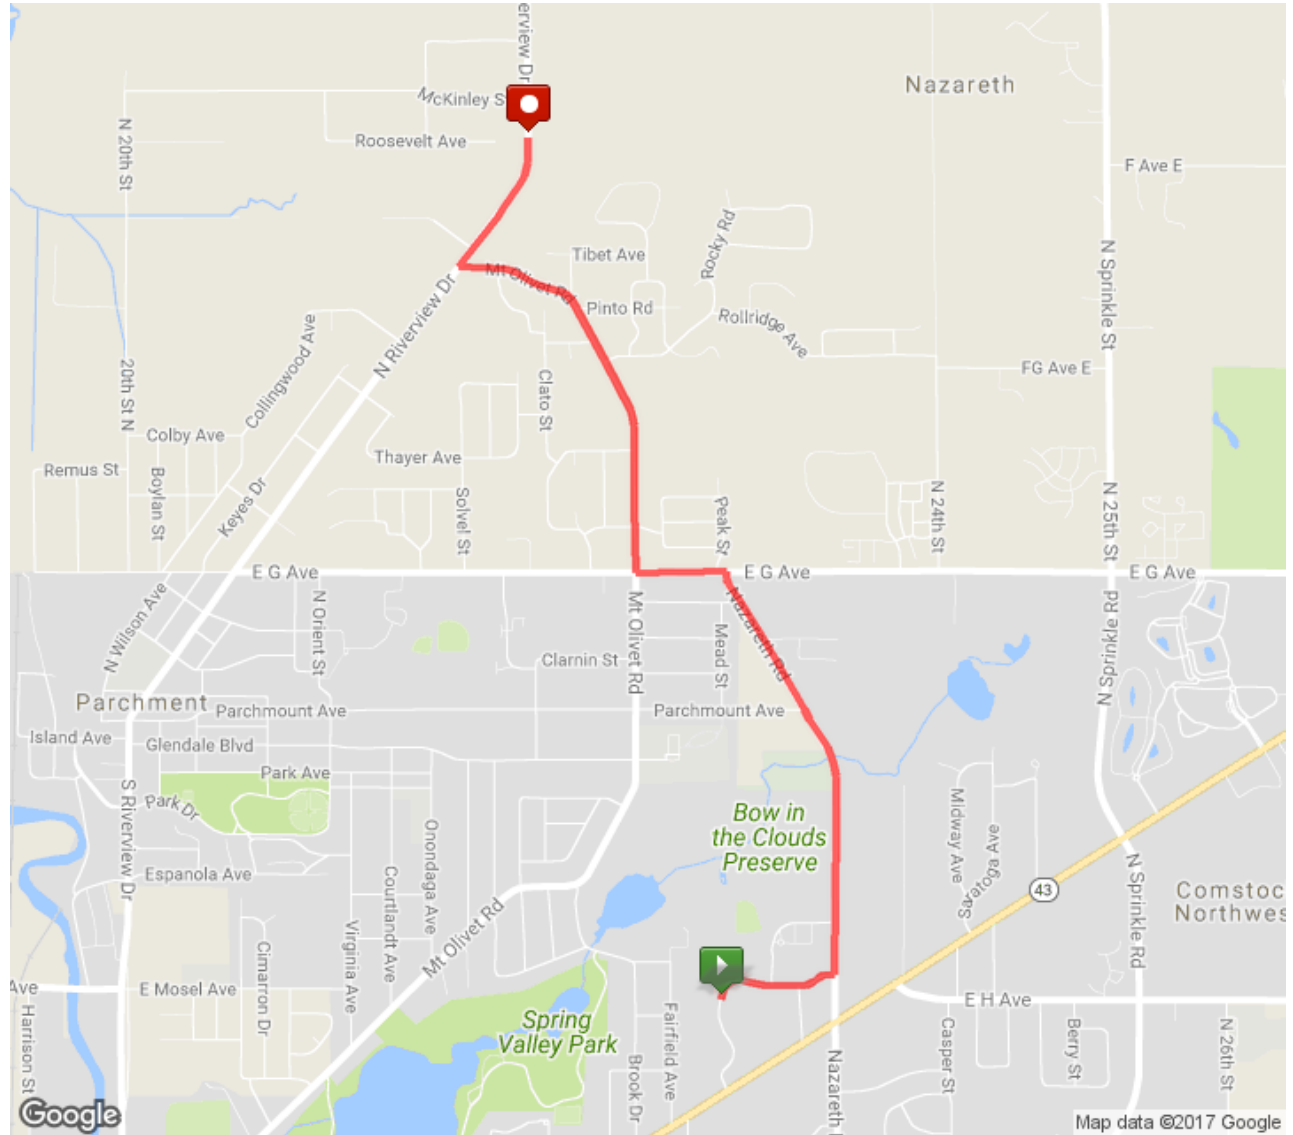

Distance Camp Week 1 - BHFC

Distance: 3.00 mi
Elevation Gain: 25 ft
Elevation Max: 879 ft

Notes

0.00 mi	Head north Destination will be on the left
0.08 mi	Head east toward Nazareth Rd
0.32 mi	Turn left onto Nazareth Rd
0.33 mi	Head north on Nazareth Rd
0.69 mi	Head north on Nazareth Rd toward Parchmount Ave
1.00 mi	Head northwest on Nazareth Rd toward Silver Hills Ave
1.39 mi	Turn left onto E G Ave
1.39 mi	Head west on E G Ave toward Peak St
1.62 mi	Head north on Mt Olivet Rd toward Wolverine Ave Destination will be on the left
1.78 mi	Head north on Mt Olivet Rd toward Tanda Ave
2.33 mi	Head northwest on Mt Olivet Rd toward N Riverview Dr
2.62 mi	Head west on Mt Olivet Rd toward N Riverview Dr
2.63 mi	Turn right onto N Riverview Dr Destination will be on the left
2.78 mi	Head northeast on N Riverview Dr
2.88 mi	Head northeast on N Riverview Dr
3.00 mi	Destination