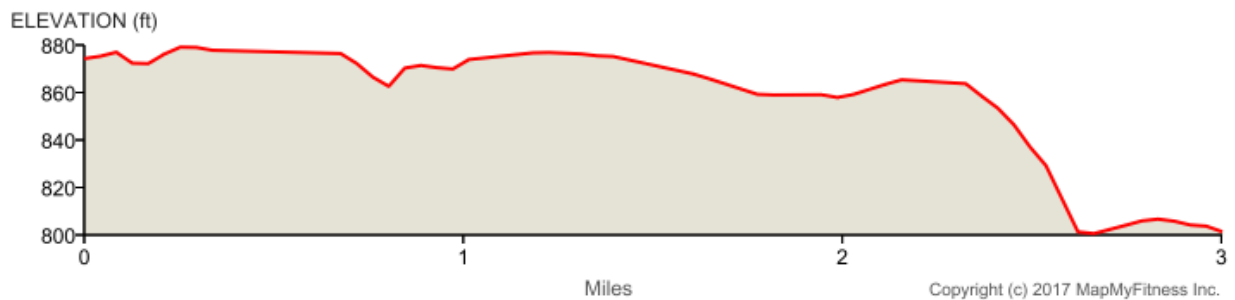

Distance Camp Week 1 - BHFC

Distance: 3.00 mi
Elevation Gain: 25 ft
Elevation Max: 879 ft

Notes

0.00 mi	Head north Destination will be on the left
0.08 mi	Head east toward Nazareth Rd
0.32 mi	Turn left onto Nazareth Rd
0.33 mi	Head north on Nazareth Rd
0.69 mi	Head north on Nazareth Rd toward Parchmount Ave
1.00 mi	Head northwest on Nazareth Rd toward Silver Hills Ave
1.39 mi	Turn left onto E G Ave
1.39 mi	Head west on E G Ave toward Peak St
1.62 mi	Head north on Mt Olivet Rd toward Wolverine Ave Destination will be on the left
1.78 mi	Head north on Mt Olivet Rd toward Tanda Ave
2.33 mi	Head northwest on Mt Olivet Rd toward N Riverview Dr
2.62 mi	Head west on Mt Olivet Rd toward N Riverview Dr
2.63 mi	Turn right onto N Riverview Dr Destination will be on the left
2.78 mi	Head northeast on N Riverview Dr
2.88 mi	Head northeast on N Riverview Dr
3.00 mi	Destination